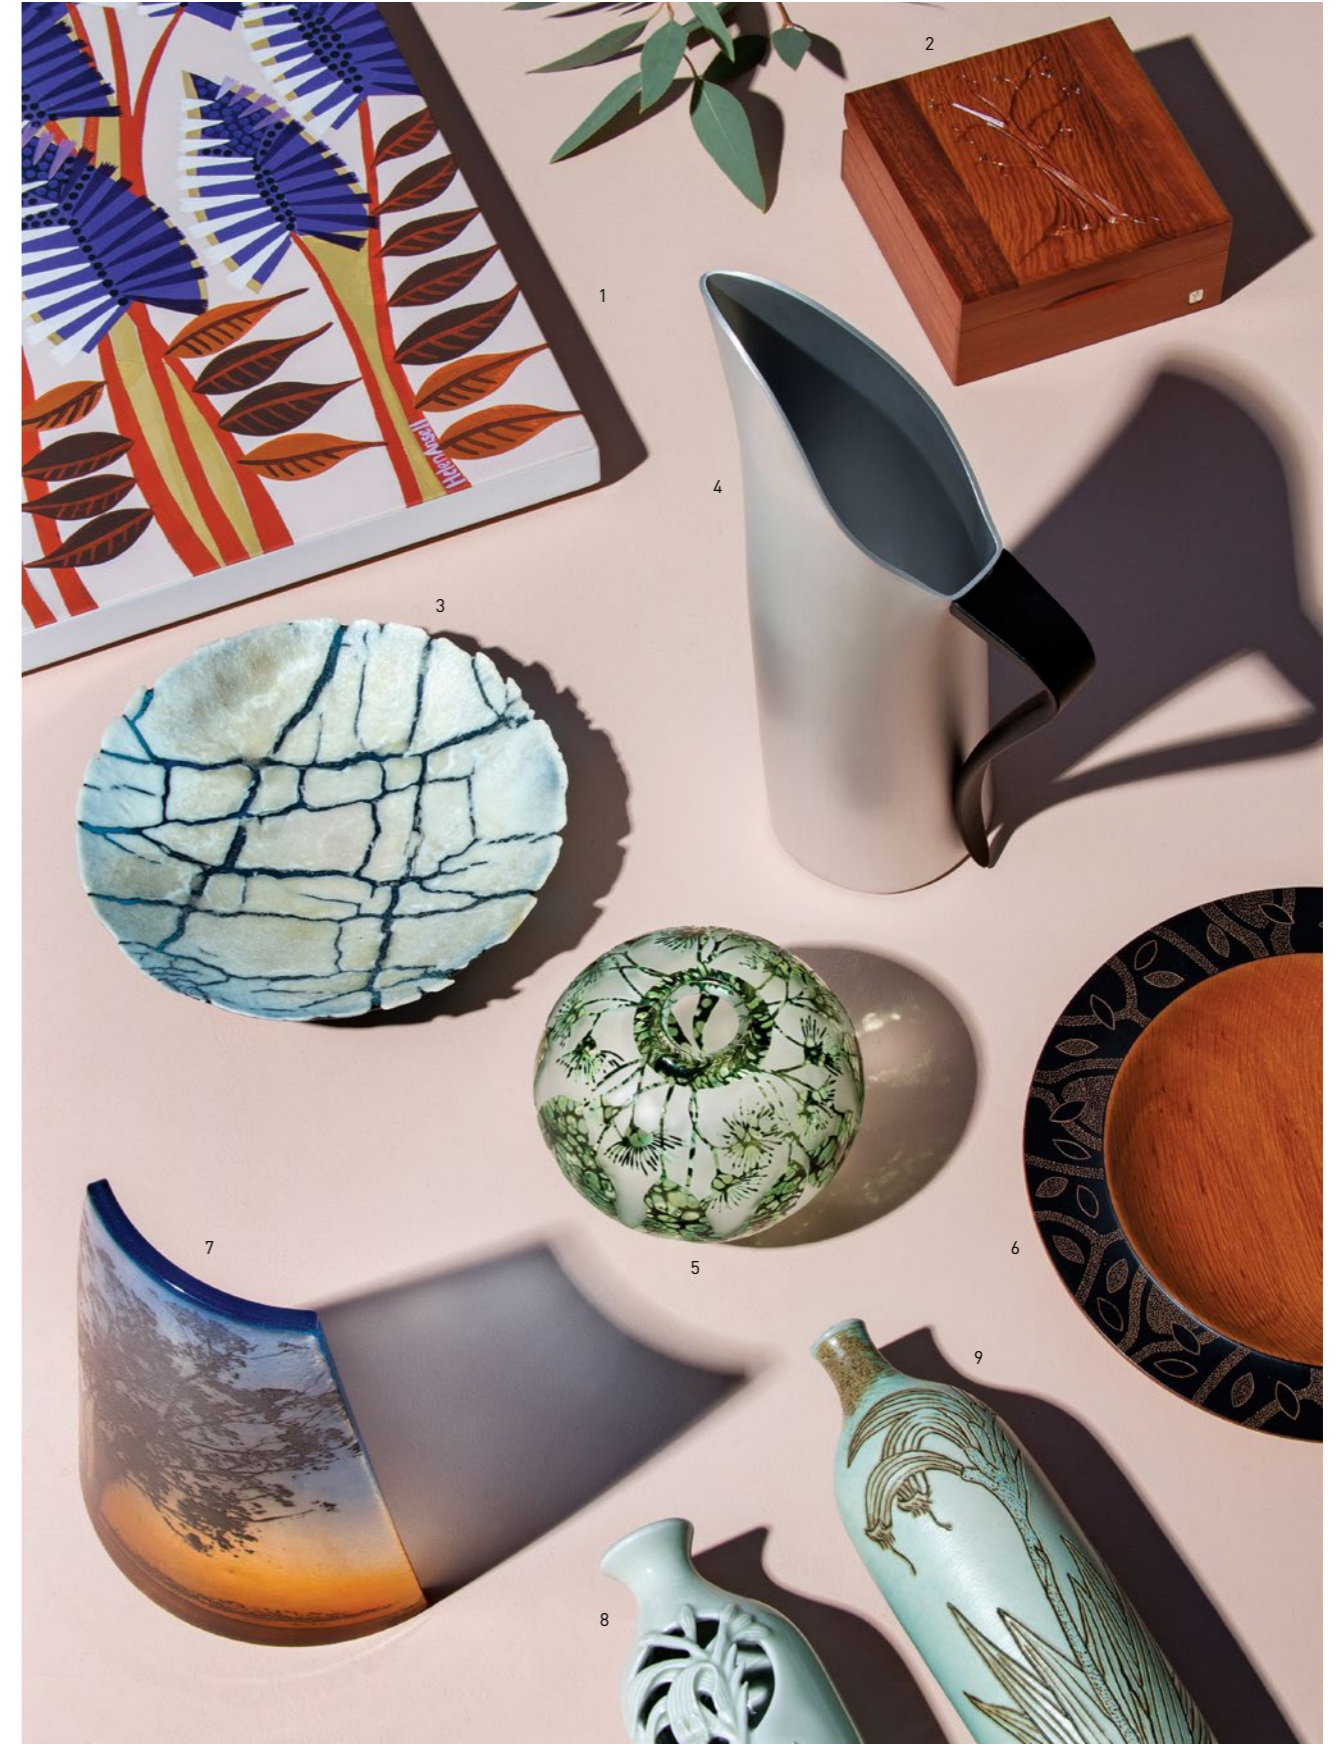

Under $500

1. Mulla Mulla wildflower canvas print $460	4. Iconic water jug $375	7. Gum trees glass sculpture $245
2. WA timber treasure box $210	5. Gum flowers hand-blown glass vase $500	8. Kangaroo Paw glazed ceramic bottle $500
3. Salt pans glass bowl $290	6. Hand-engraved sheoak platter $440	9. Kangaroo Paw inlaid glaze bottle $245

Introduction to our Corporate Gift Guide