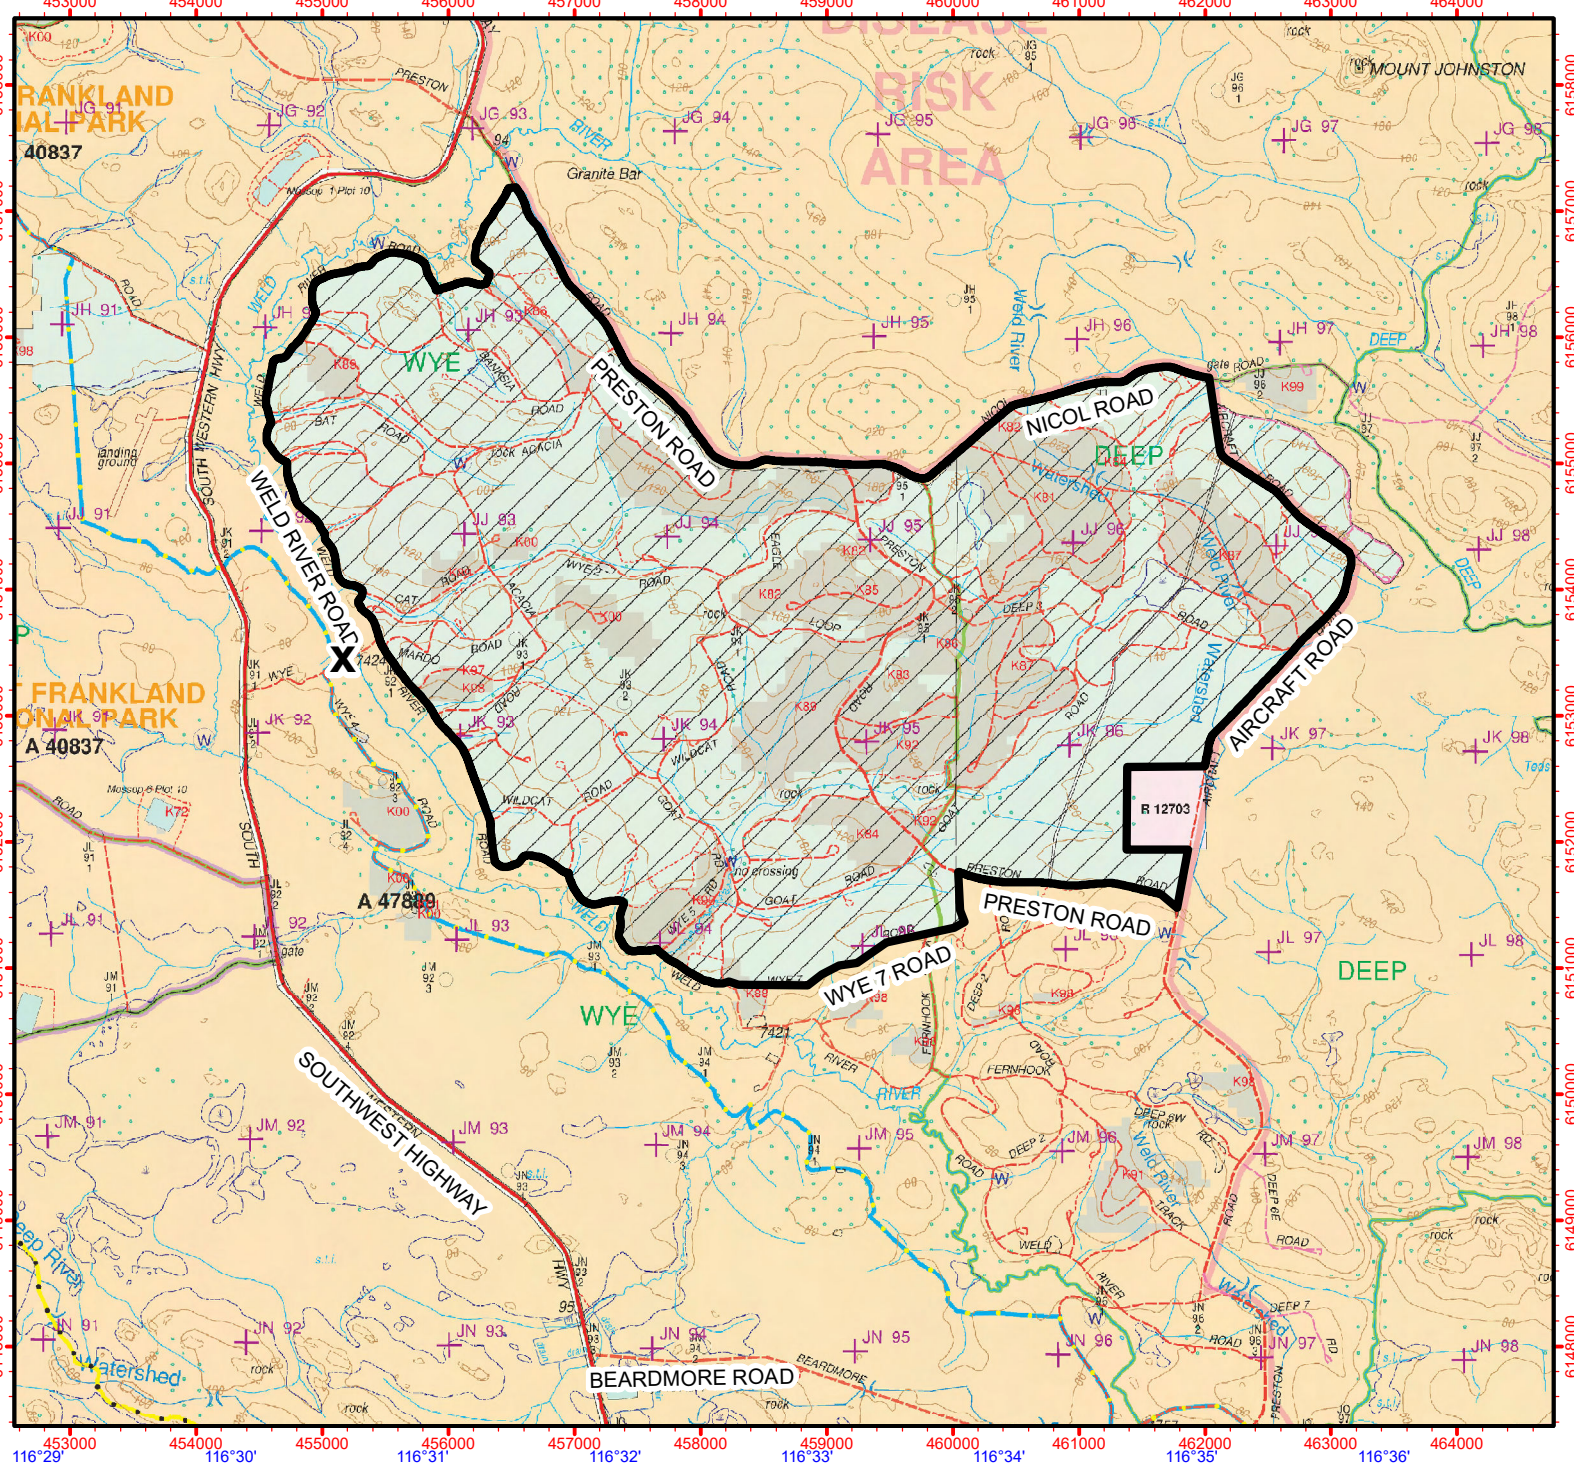

# WYE BLOCK FIREWOOD AREA

## Legend

 Wye Block Full Area

 No Access

This block is bounded by Wye 7 Road to the south, Aircraft Road to the east, Nicol and Preston Roads to the north and Weld River Road to the west.

1:60,000  
(A4)

Projection: Universal Transverse Mercator  
MGA Zone 50. Datum: GDA94

Produced by the  
Department of  
Biodiversity, Conservation  
and Attractions

Graticule shown at 1 minute intervals  
Grid shown at 1000 metre intervals

Roads and tracks on land managed by DBCA may contain unmarked hazards and their surface condition is variable. Exercise caution and drive to conditions on all roads.

Produced at 11:24am, on Mar 28, 2018