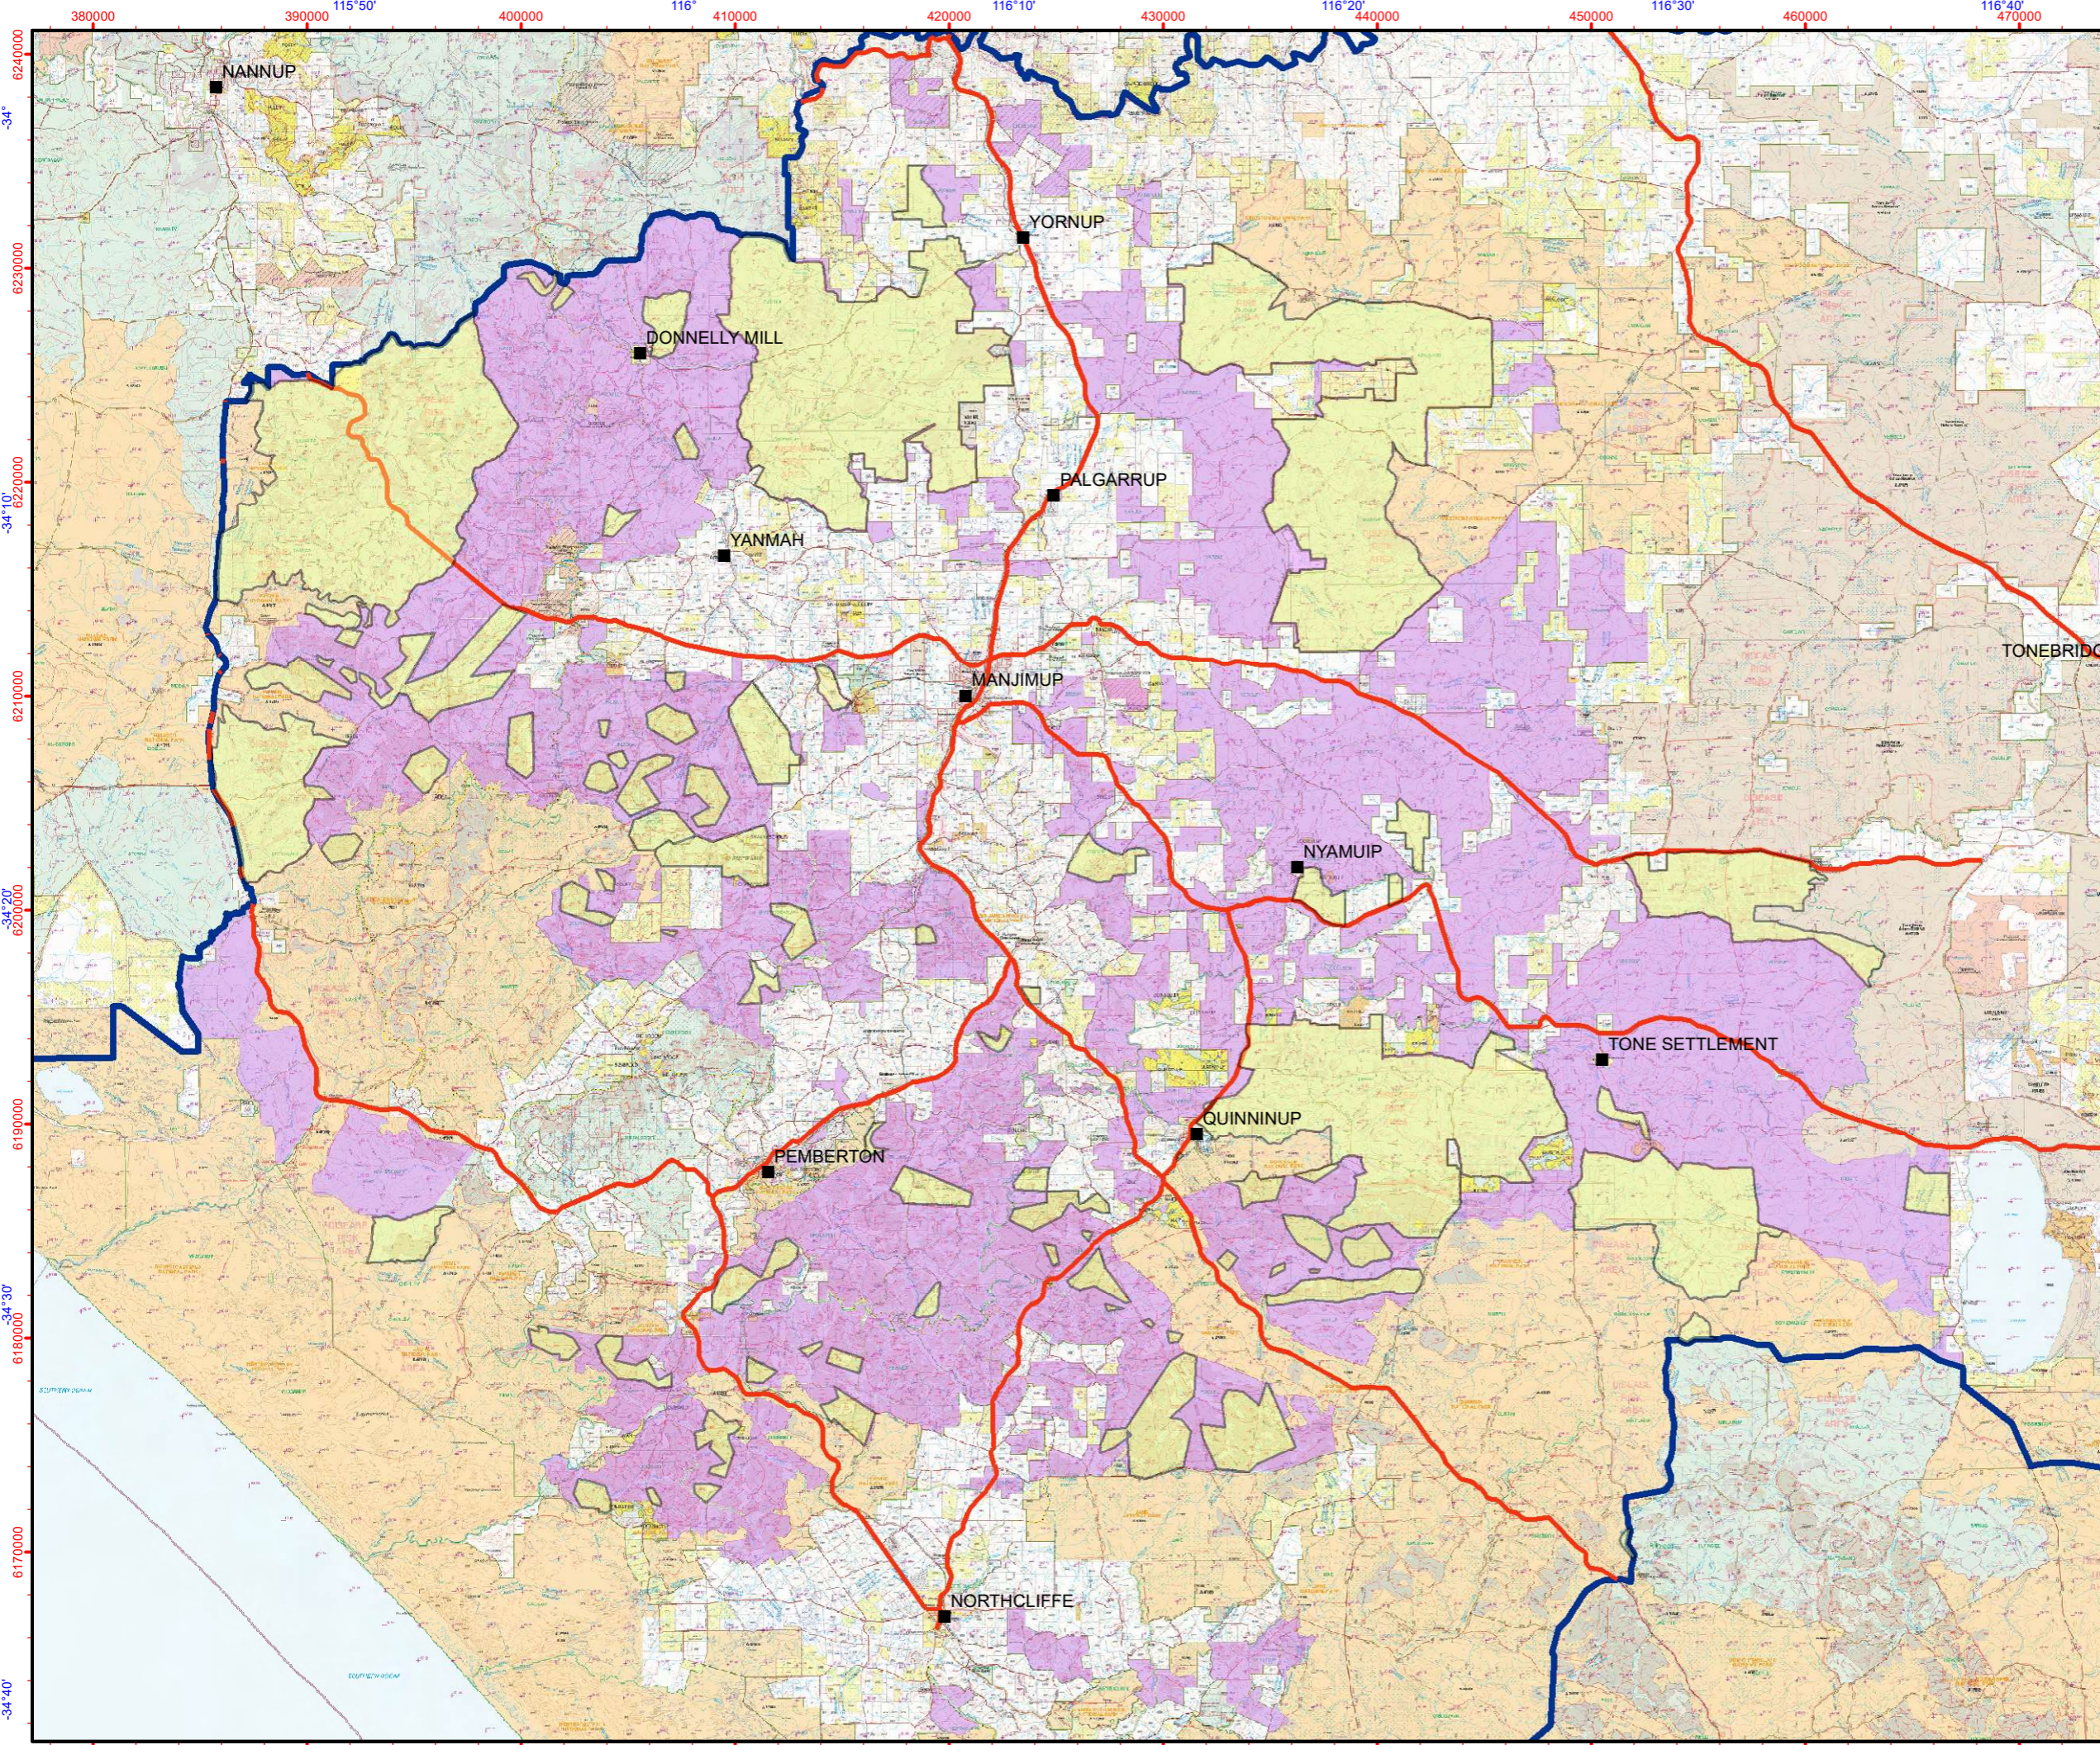

Gazetted State Forest Firewood collection areas Donnelly District

Legend

- Townsites
- Firewood exclusion areas
- Main Roads
- District boundary
- Firewood collection areas

1:292,000
(A3)

Projection: Universal Transverse Mercator
MGA Zone 50. Datum: GDA94

Produced by the
**Department of
Biodiversity, Conservation
and Attractions**

115°40' 380000 390000 400000 410000 420000 430000 440000 450000 460000 470000
Grid shown at 10 minutes intervals
Grid shown at 10000 metre intervals

Roads and tracks on land managed by DBCA may contain unmarked hazards and their surface condition is variable. Exercise caution and drive to conditions on all roads.

The Dept. of Biodiversity, Conservation and Attractions does not guarantee that this map is without flaw of any kind and disclaims all liability for any errors, loss or other consequence which may arise from relying on any information depicted.