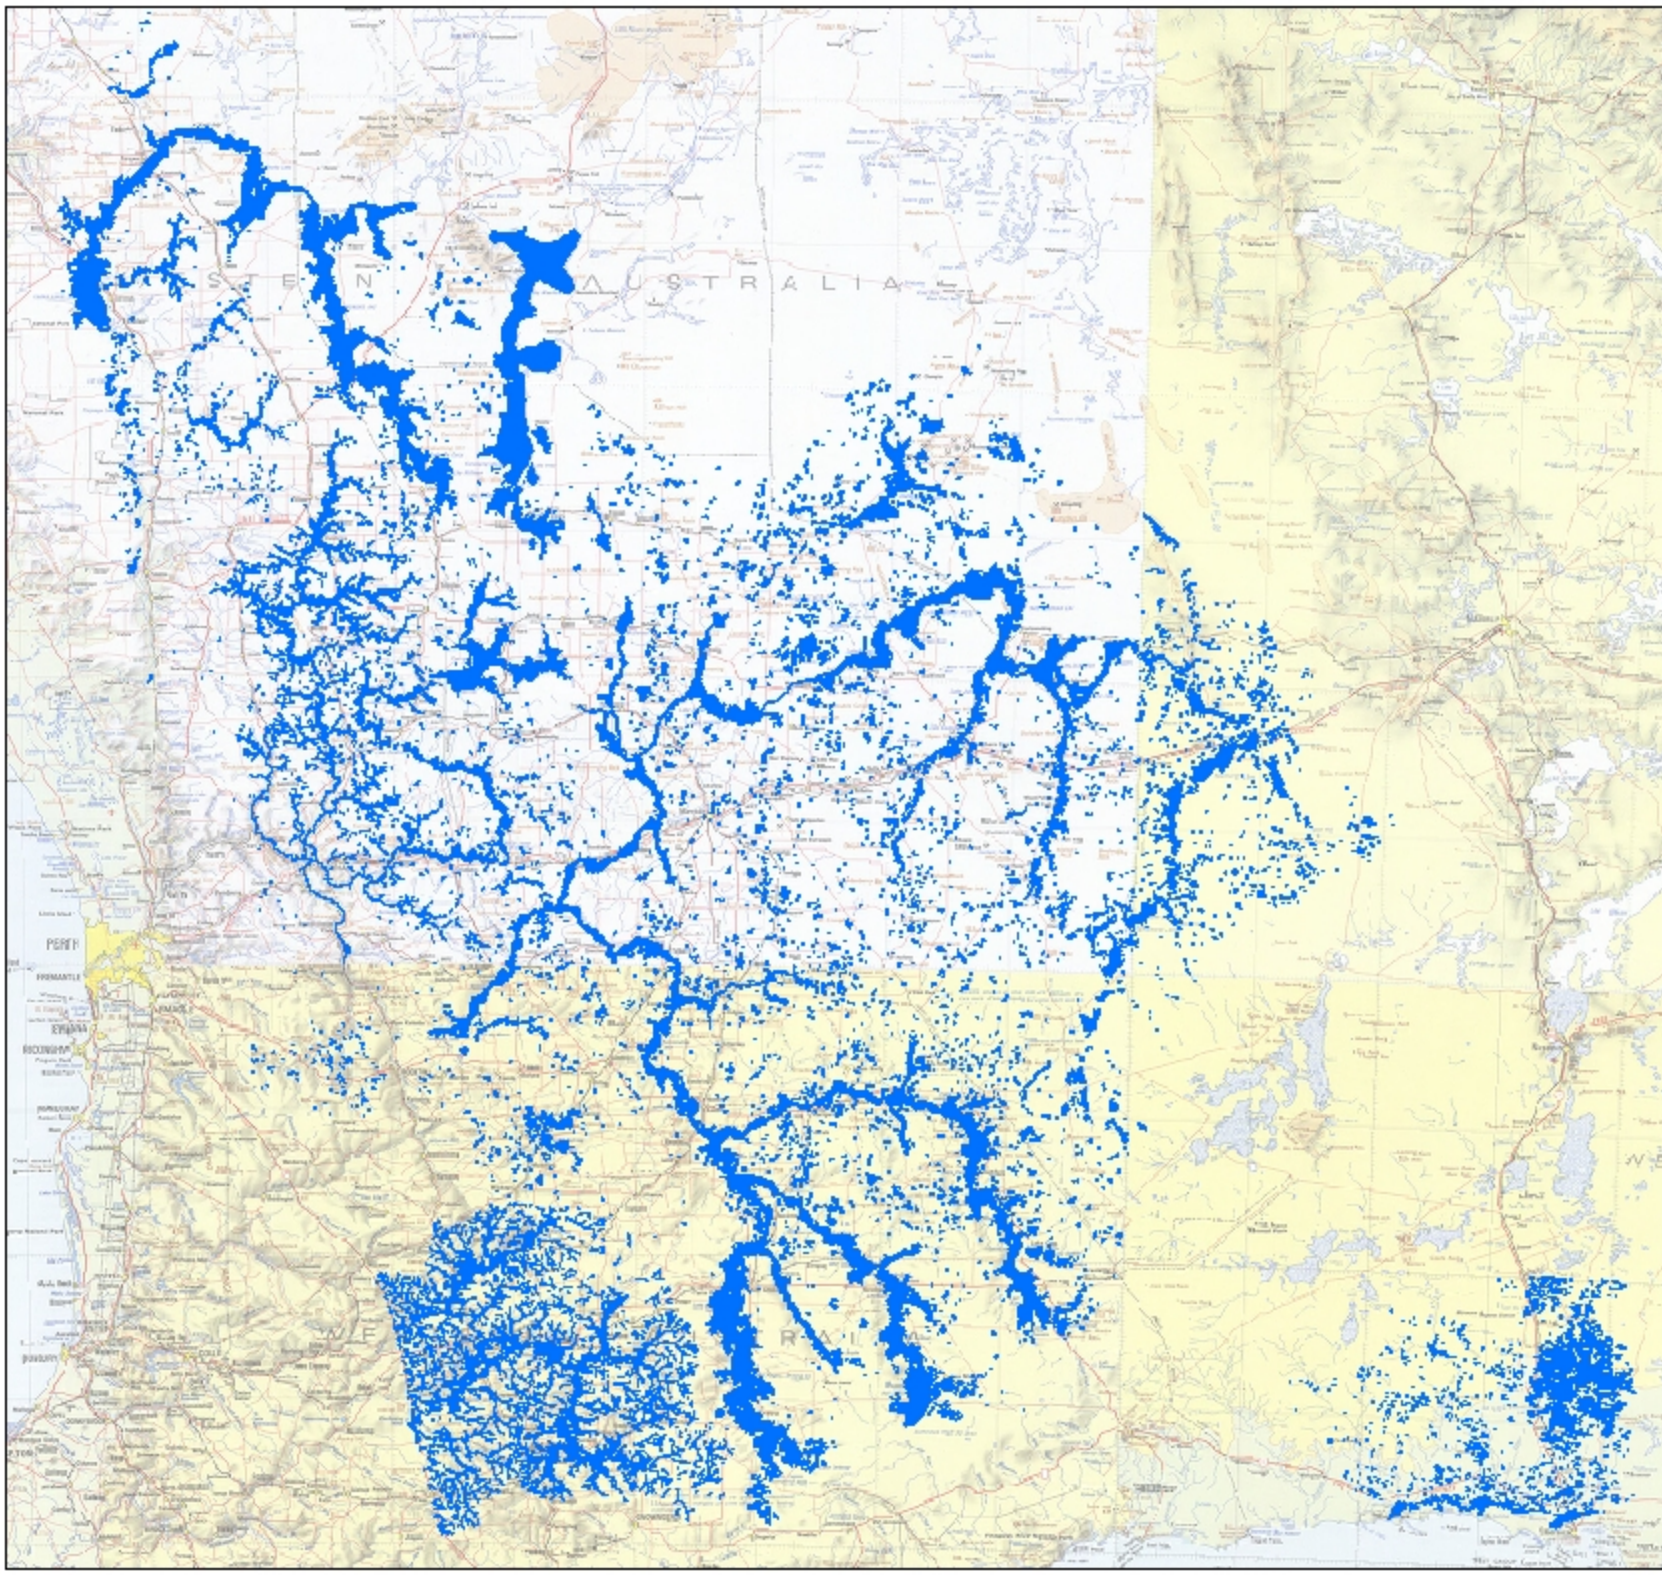

Wheatbelt Wetlands (DBCA-021)

Legend

 Wheatbelt Wetlands

1:2,900,000
(A4)

The Dept. of Biodiversity, Conservation and Attractions does not guarantee that this map is without flaw of any kind and disclaims all liability for any errors, loss or other consequence which may arise from relying on any information depicted.

Produced by the
Department of
Biodiversity, Conservation
and Attractions

Produced at 9:55am,
on Dec 14, 2023