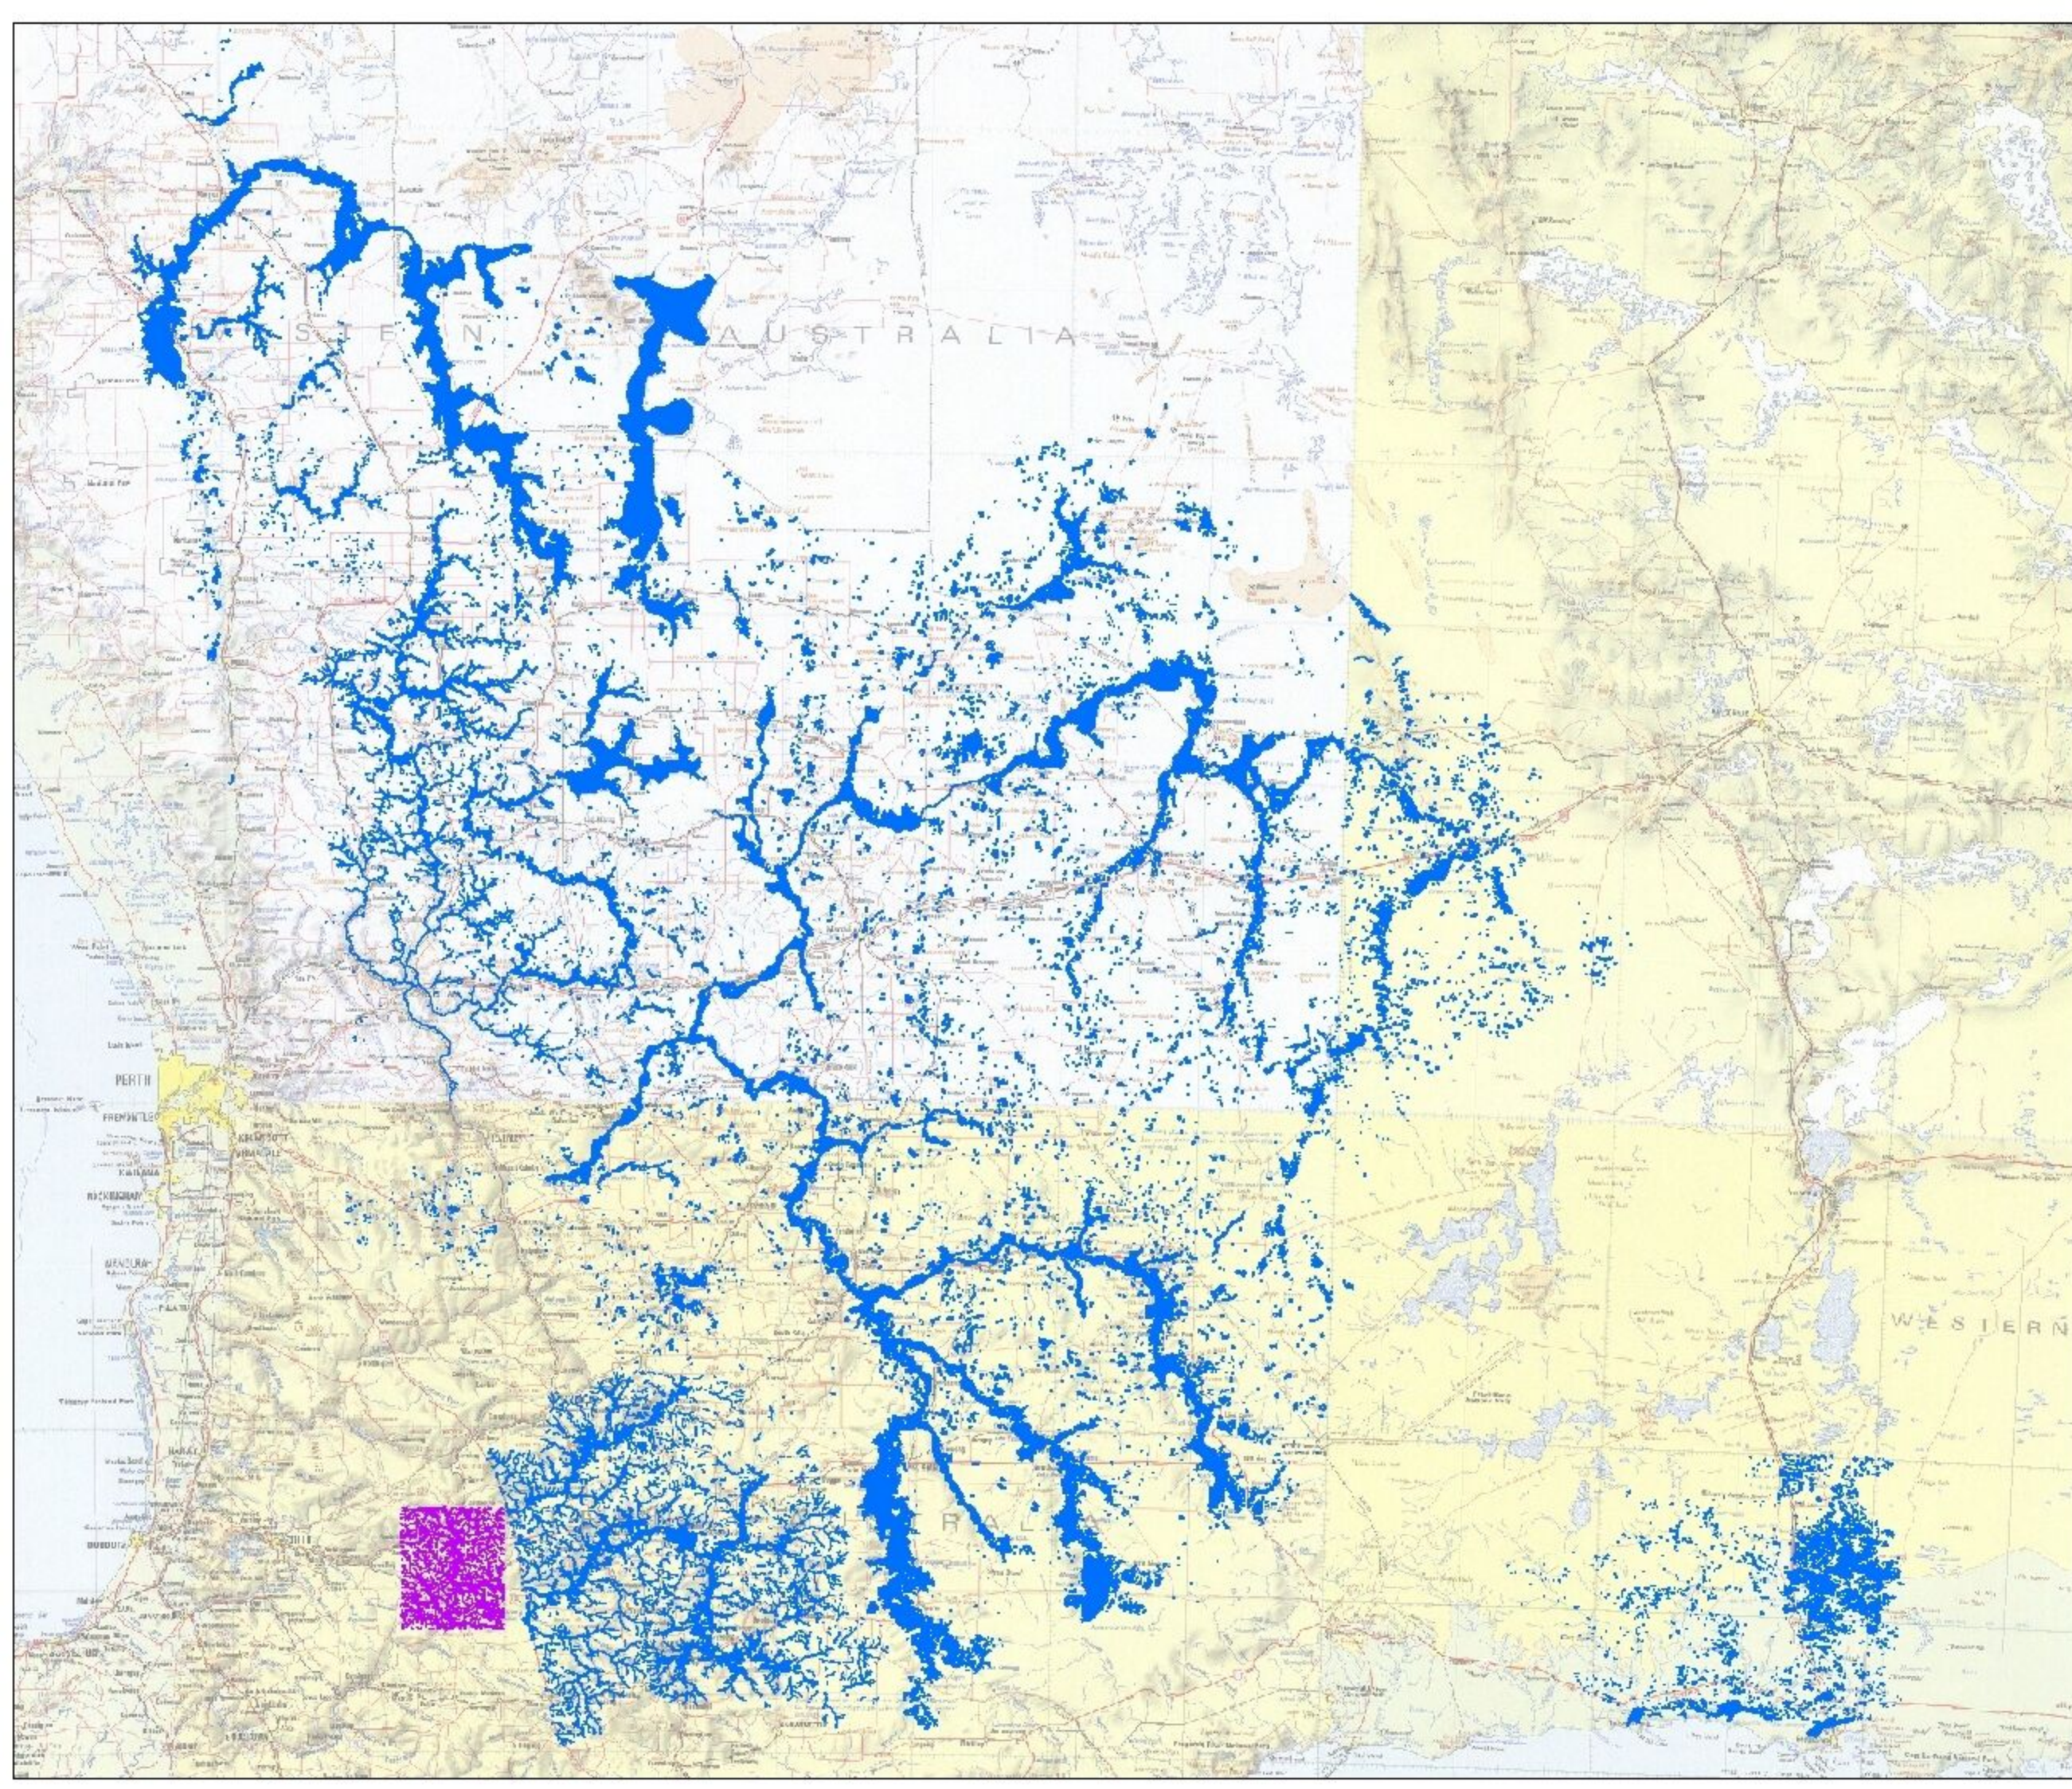

Wheatbelt Wetlands datasets

Legend

- Geomorphic Wetlands Darkan-Duranillin
- Wheatbelt Wetlands

The Dept. of Biodiversity, Conservation and Attractions does not guarantee that this map is without flaw of any kind and disclaims all liability for any errors, loss or other consequence which may arise from relying on any information depicted.

Produced by the Department of Biodiversity, Conservation and Attractions

Produced at 9:55am, on Dec 14, 2023