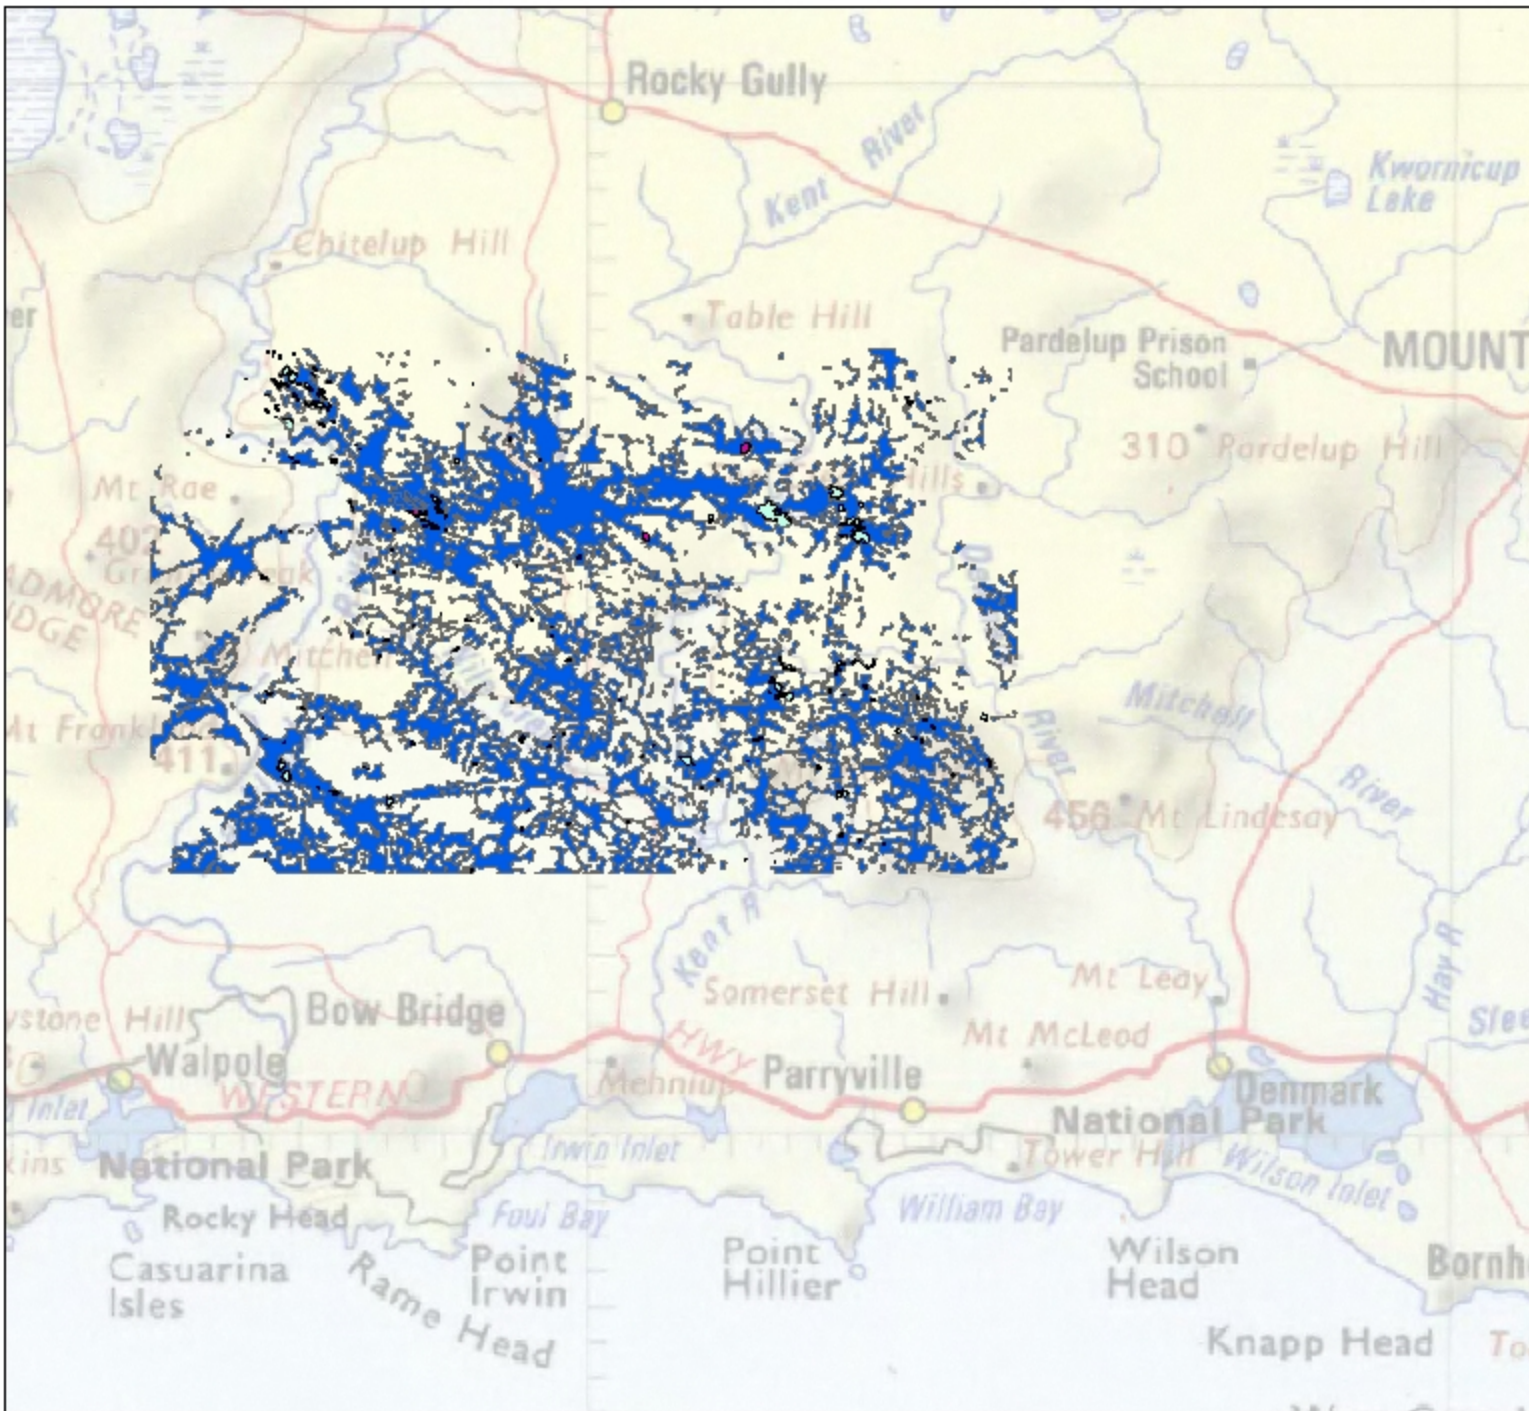

Walpole Wilderness Peat Wetlands Unreviewed(DBCA-042)

Legend

Wetlands - Walpole Wilderness - Peat (Unreviewed)

- basin/swamp
- dam
- flat
- lake

The Dept. of Biodiversity, Conservation and Attractions does not guarantee that this map is without flaw of any kind and disclaims all liability for any errors, loss or other consequence which may arise from relying on any information depicted.

Roads and tracks on land managed by DBCA may contain unmarked hazards and their surface condition is variable. Exercise caution and drive to conditions on all roads.

Produced by the
Department of
Biodiversity, Conservation
and Attractions

Produced at 9:55am, on Dec 14, 2023