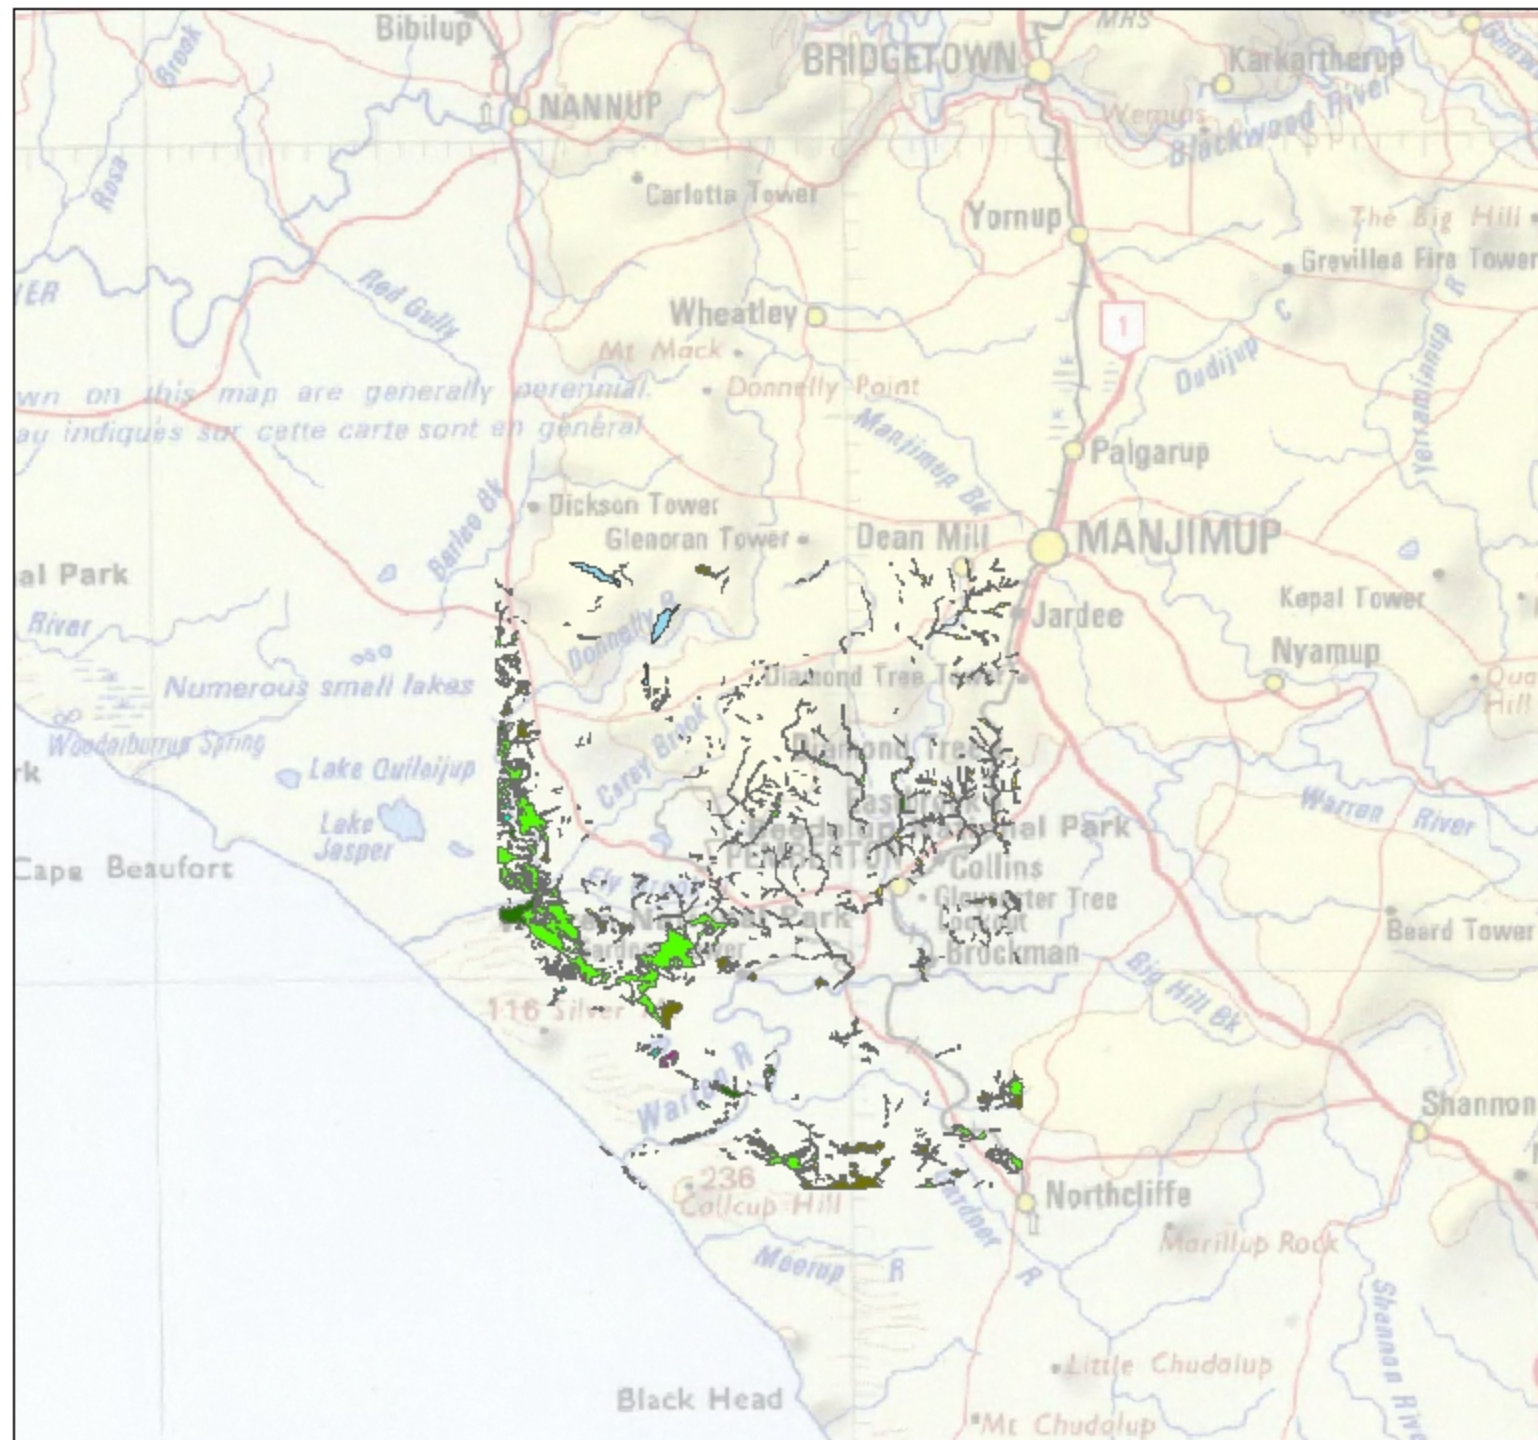

## Legend

### Wetlands - Manjimup to Northcliffe (Unreviewed)

- Dampland
- Floodplain
- Lake
- Not Assessed
- Paluslope
- Palusmont
- Palusplain
- Palusvale
- Sumpland

1:500,000  
(A4)

GDA2020 MGA Zone 50

The Dept. of Biodiversity, Conservation and Attractions does not guarantee that this map is without flaw of any kind and disclaims all liability for any errors, loss or other consequence which may arise from relying on any information depicted.

Roads and tracks on land managed by DBCA may contain unmarked hazards and their surface condition is variable. Exercise caution and drive to conditions on all roads.

Produced by the  
Department of  
Biodiversity, Conservation  
and Attractions

Produced at 9:55am, on Dec 14, 2023