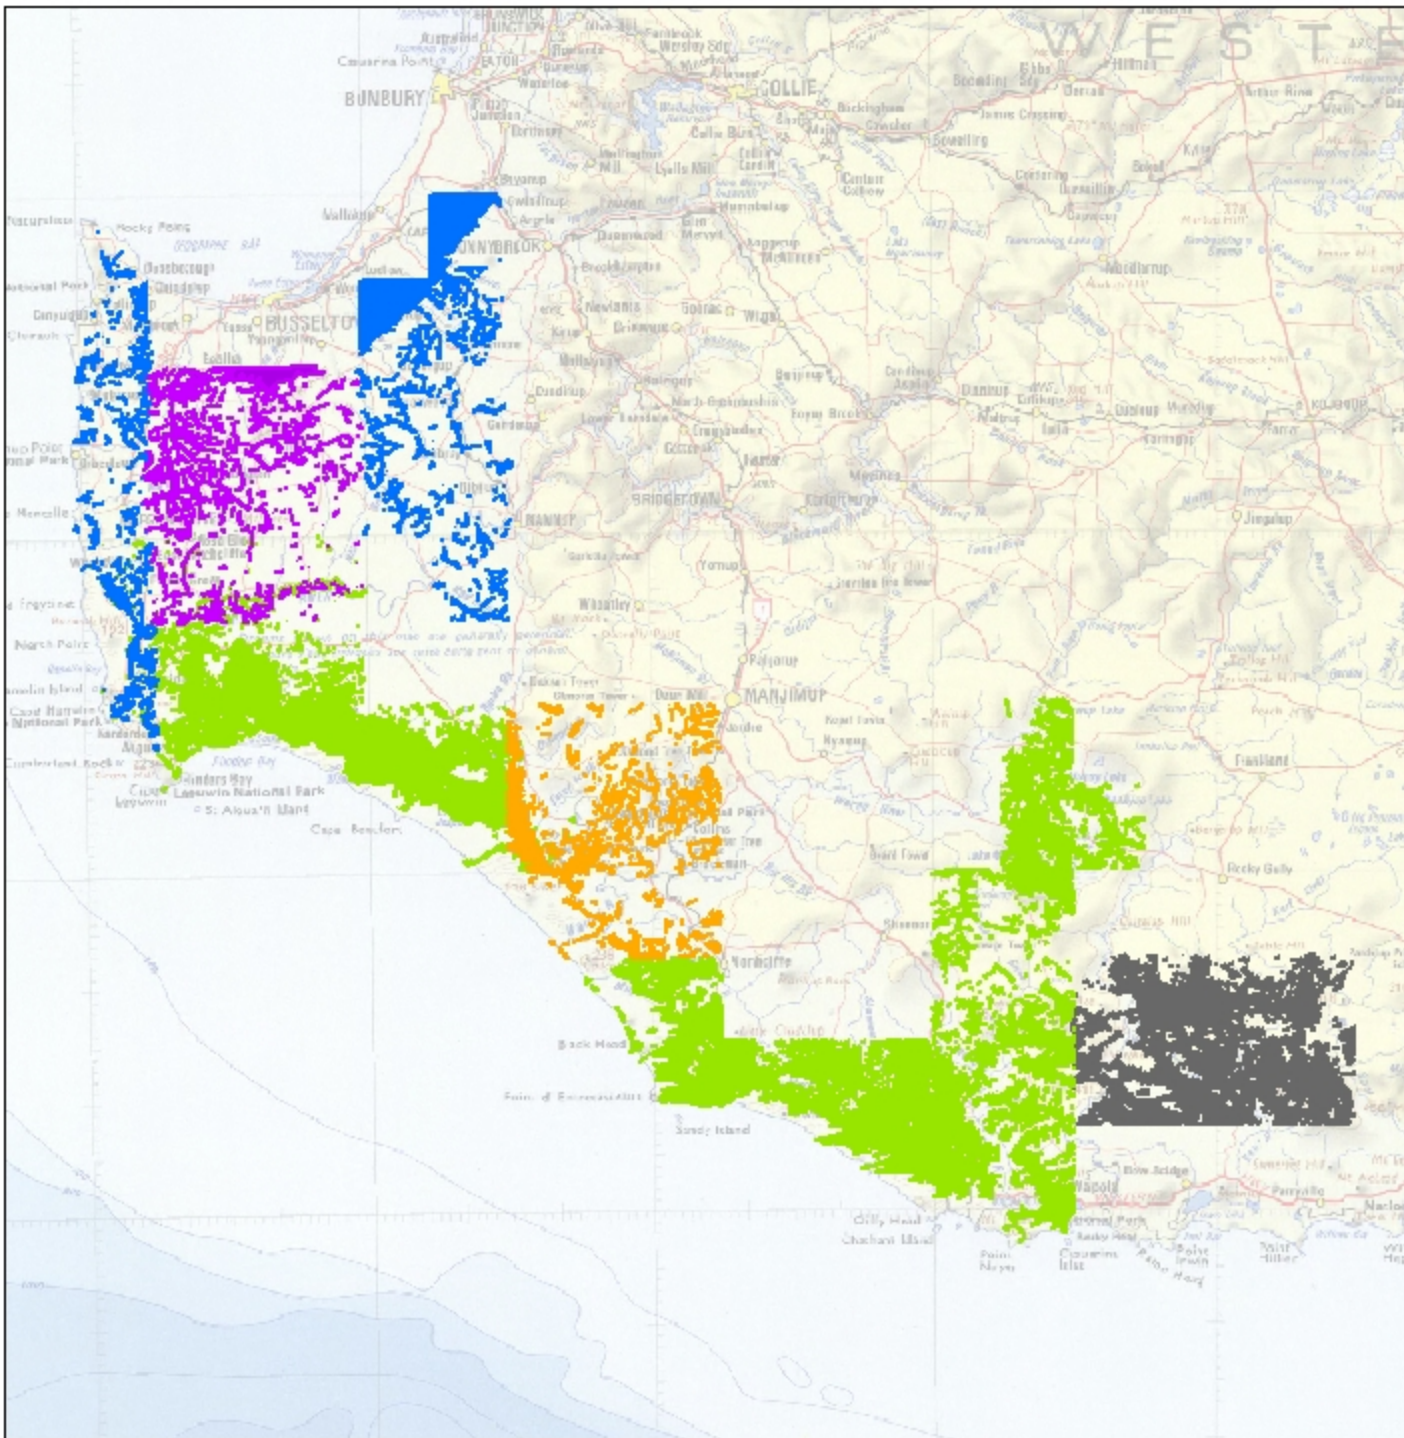

Geomorphic Wetland Dataset for South West - Western Australia

Legend

- Geomorphic Wetlands South West
- Geomorphic Wetlands Leeuwin Ridge and Donnybrook to Nannup
- Geomorphic Wetlands Manjimup to Northcliffe
- Geomorphic Wetlands Augusta to Walpole
- Wetlands - Walpole Wilderness - Peat

The Dept. of Biodiversity, Conservation and Attractions does not guarantee that this map is without flaw of any kind and disclaims all liability for any errors, loss or other consequence which may arise from relying on any information depicted.

Roads and tracks on land managed by DBCA may contain unmarked hazards and their surface condition is variable. Exercise caution and drive to conditions on all roads.

Produced by the
Department of
Biodiversity, Conservation
and Attractions

Produced at 9:55am, on Dec 14, 2023