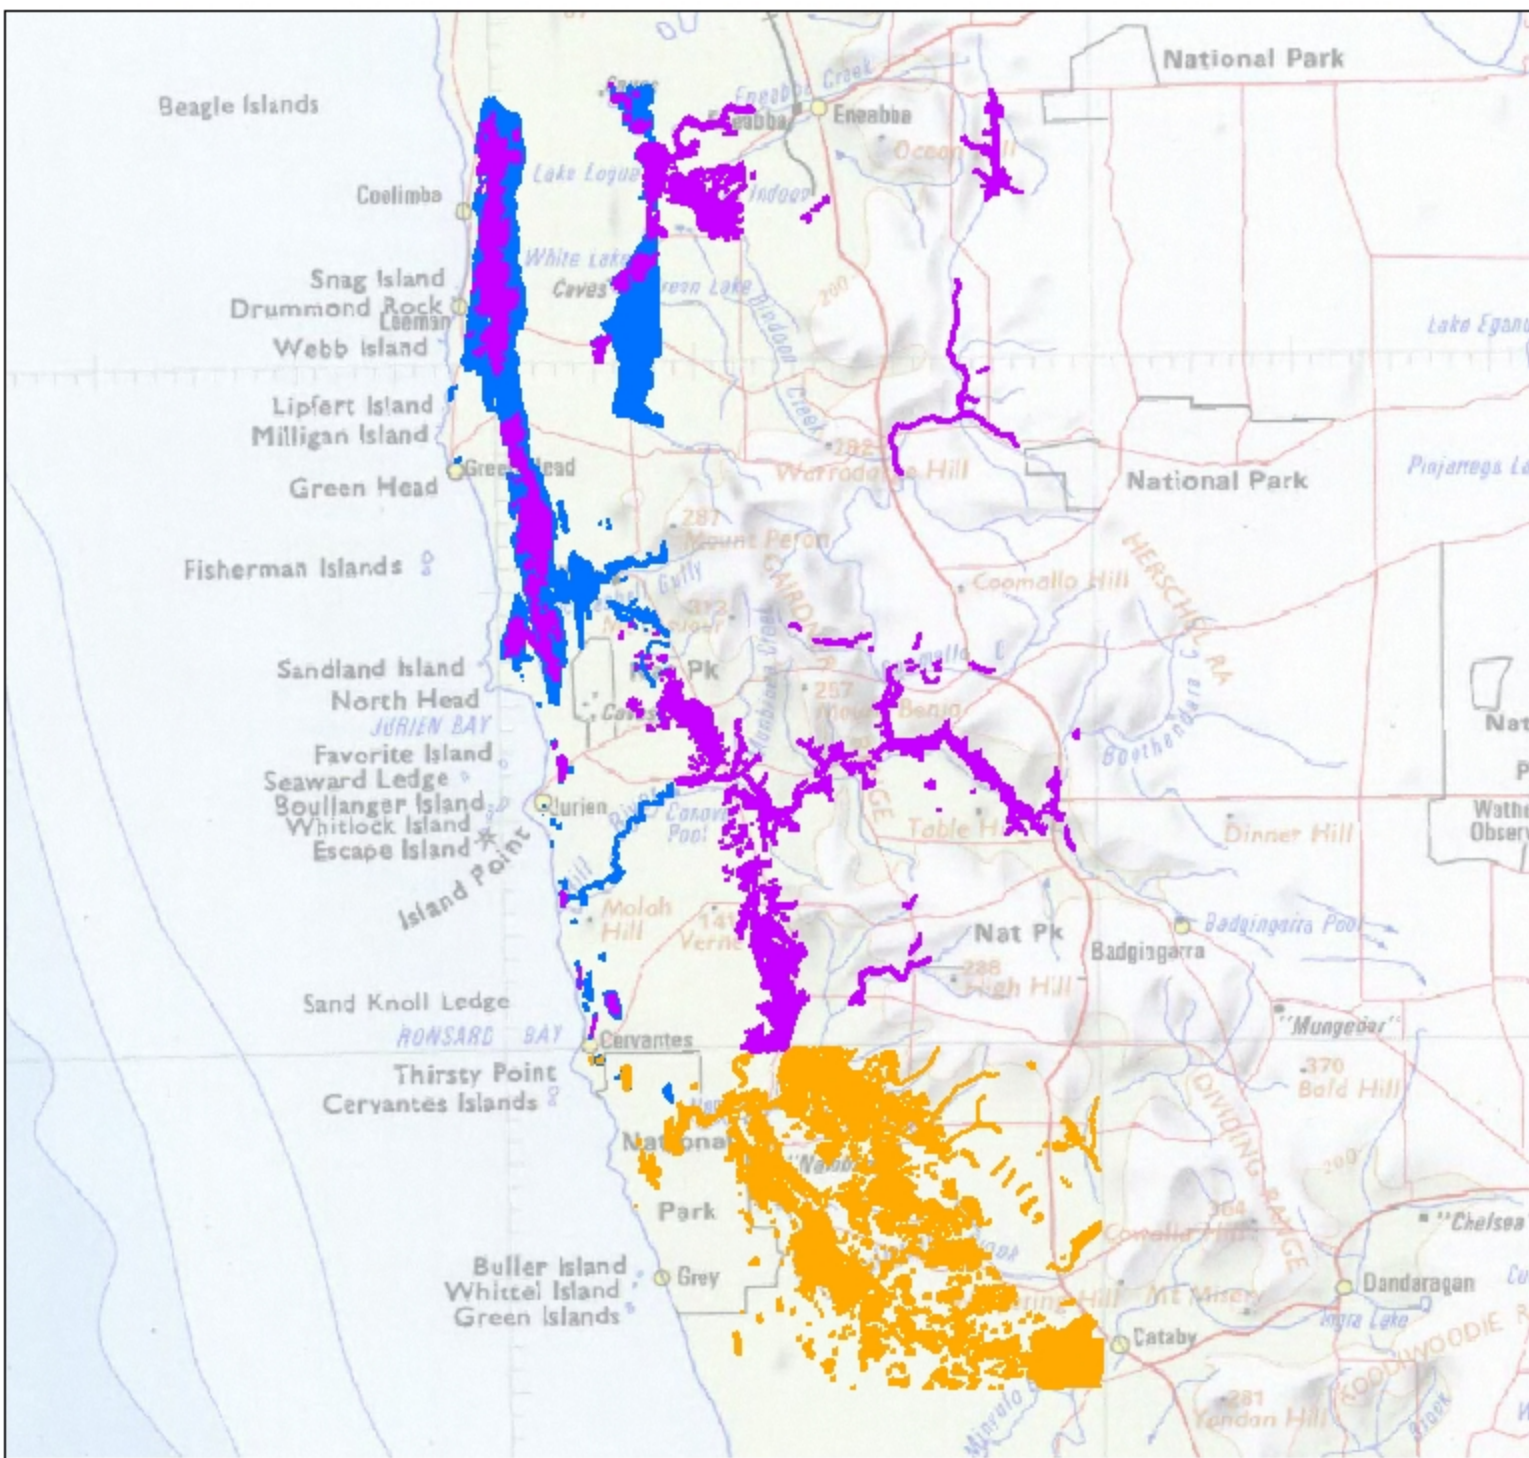

Geomorphic Wetlands Cervantes Eneabba (DBCA-015)

Legend

- Geomorphic Wetlands Cervantes Eneabba
- Geomorphic Wetlands Cervantes South
- Geomorphic Wetlands Cervantes Coastal

1:611,078
(A4)

GDA2020 MGA Zone 50

The Dept. of Biodiversity, Conservation and Attractions does not guarantee that this map is without flaw of any kind and disclaims all liability for any errors, loss or other consequence which may arise from relying on any information depicted.

Roads and tracks on land managed by DBCA may contain unmarked hazards and their surface condition is variable. Exercise caution and drive to conditions on all roads.

Produced by the
Department of
Biodiversity, Conservation
and Attractions

Produced at 9:55am, on Dec 14, 2023