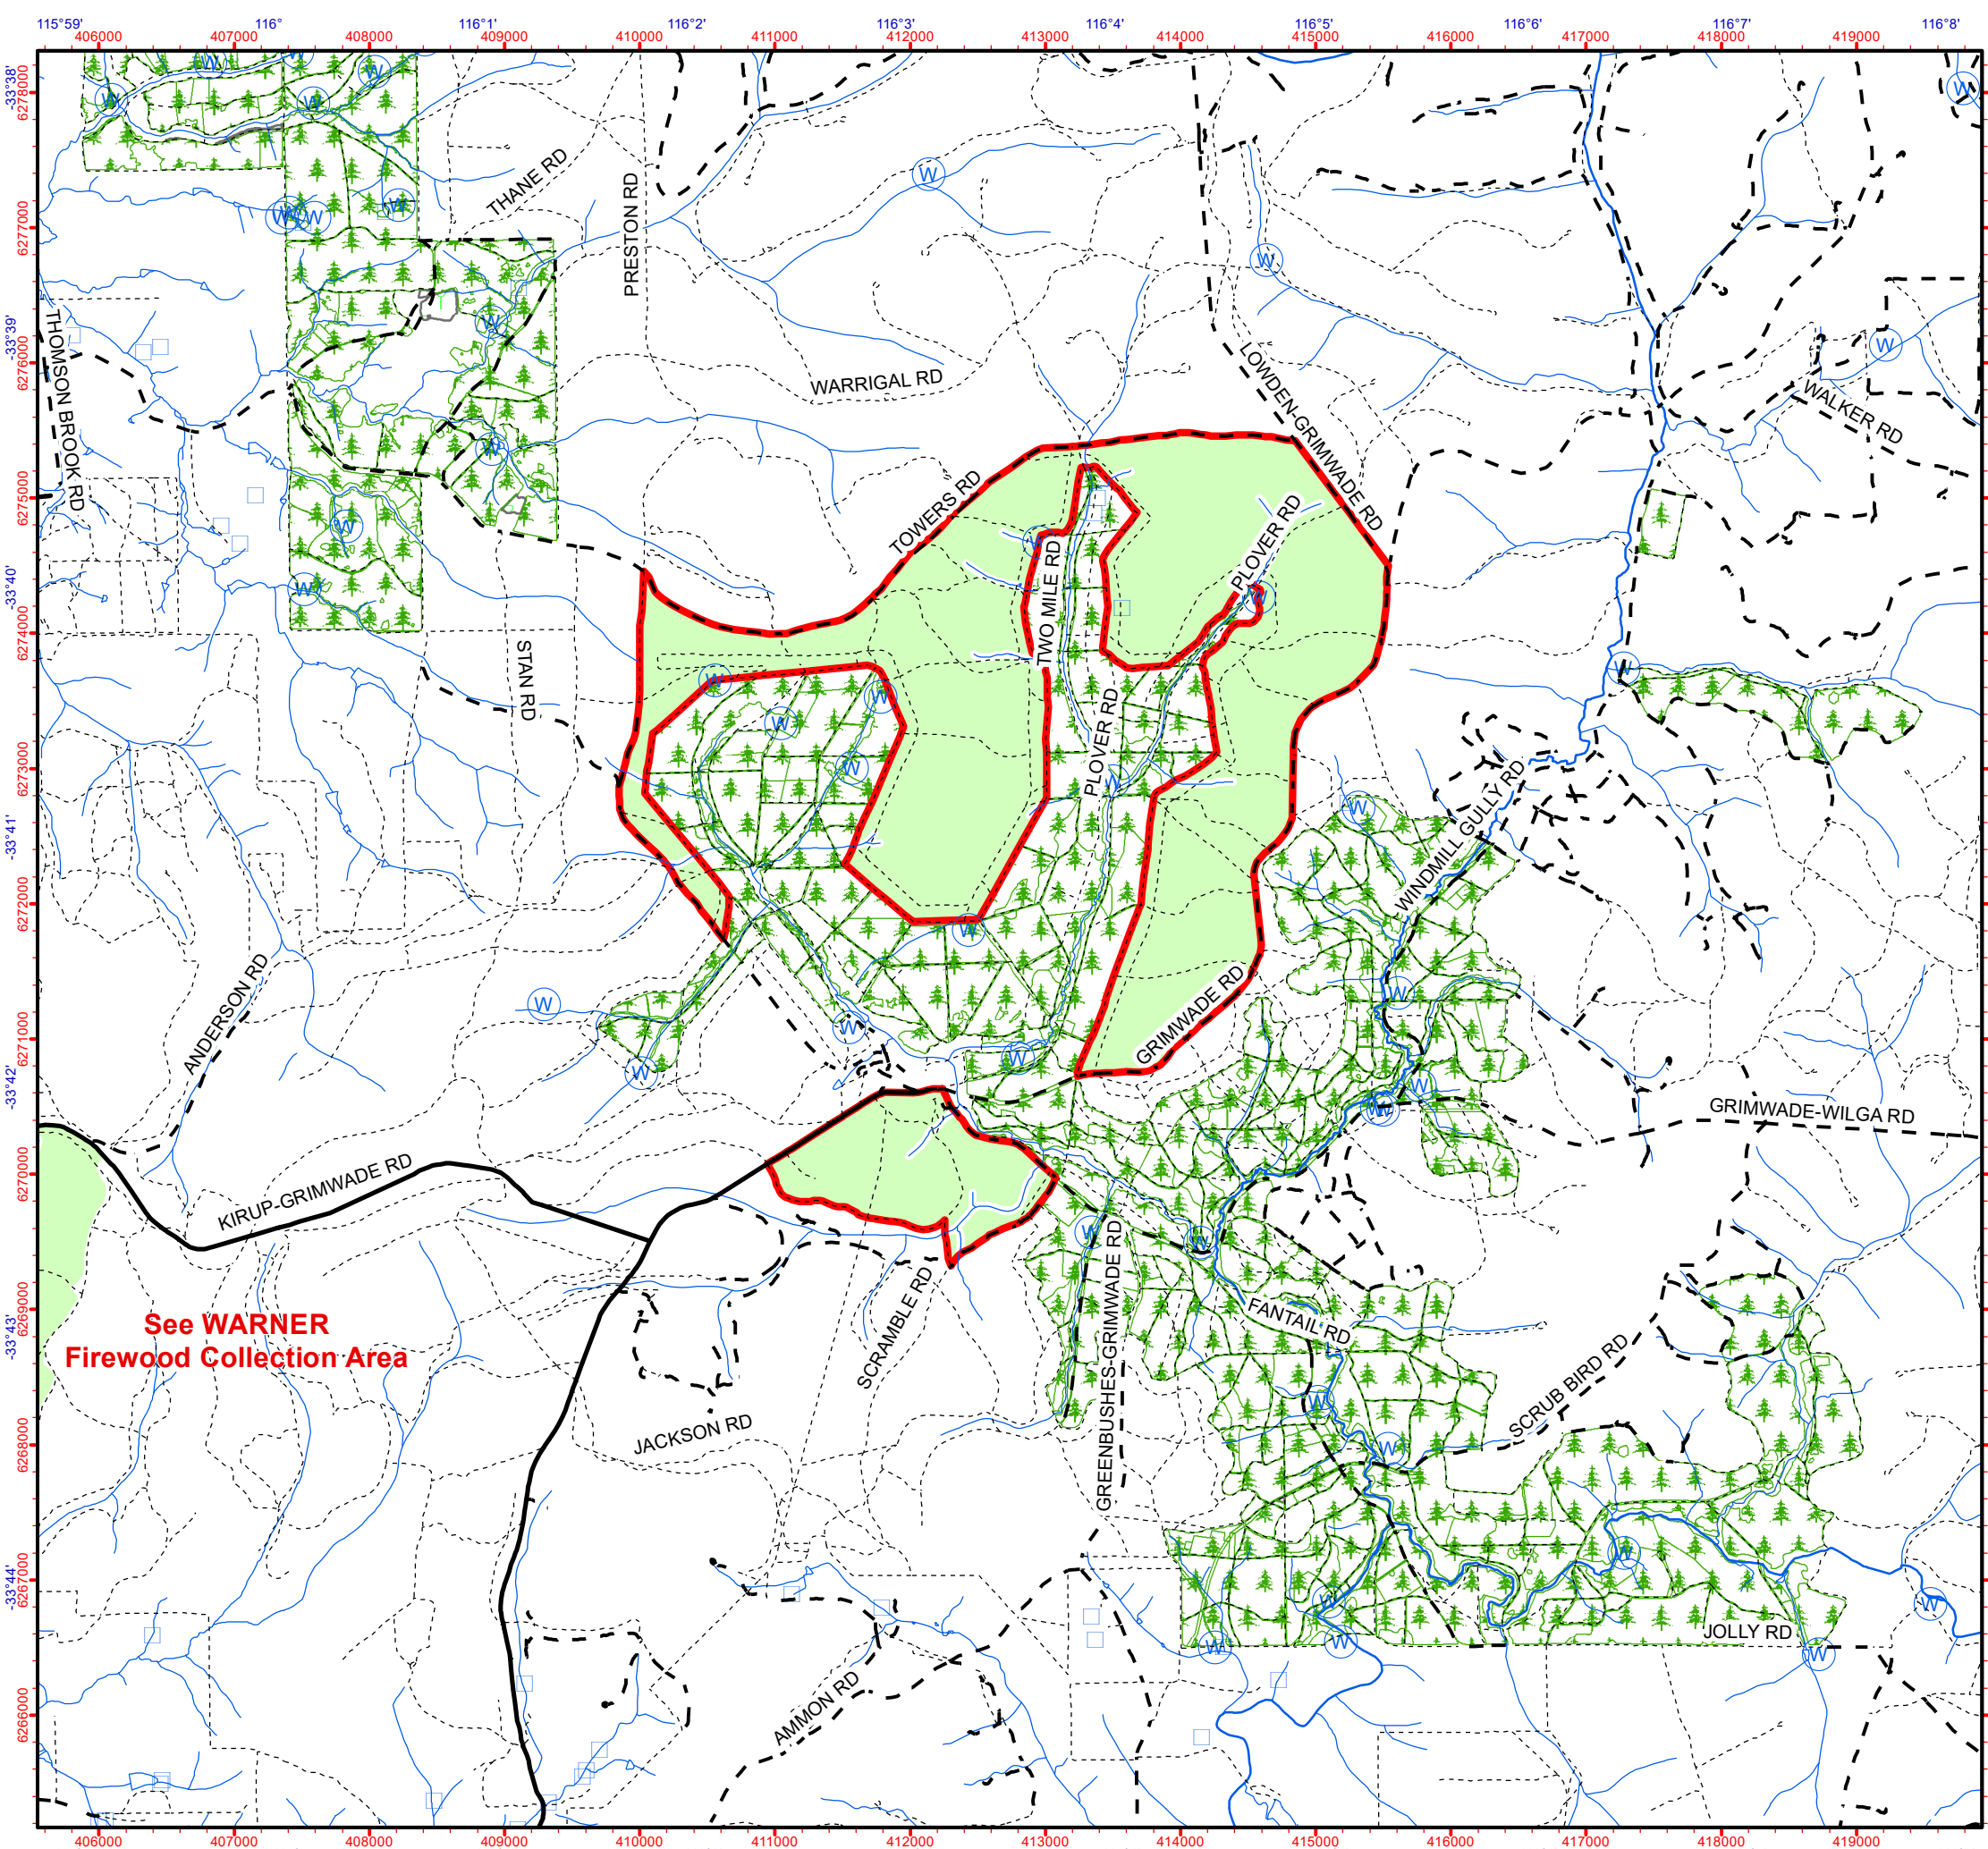

Munro Forest Block Firewood Collection Map

 Firewood Collection Area - Firewood collection is only permitted within the shaded area.

IMPORTANT NOTICES

- Firewood is not to be collected from environmentally sensitive areas, including stream reserves.
- Felling of trees either dead or alive is not permitted as it is illegal and poses a significant safety risk.
- 1080 fox baits may have been laid in this area. Baits are lethal to domestic animals. It is unlawful to take pets onto DBCA managed land.
- Avoid taking hollow logs as they provide habitat for wildlife.
- Not all roads and tracks depicted on this map may be trafficable.
- Approved operational activities may occur within firewood collection areas such as timber harvesting, road maintenance and prescribed burning. Entrance into these operational areas is not permitted. Check for signage or other evidence of operational activities before entering firewood collection areas.

VALID UNTIL 30 APRIL 2025

Projection: Universal Transverse Mercator
MGA Zone 50. Datum: GDA94

See **WARNER**
Firewood Collection Area

Graticule shown at 1 minute intervals
Grid shown at 1000 metre intervals

Roads and tracks on land managed by DBCA may contain unmarked hazards and their surface condition is variable. Exercise caution and drive to conditions on all roads.

The Dept. of Biodiversity, Conservation and Attractions does not guarantee that this map is without flaw of any kind and disclaims all liability for any errors, loss or other consequence which may arise from relying on any information depicted.