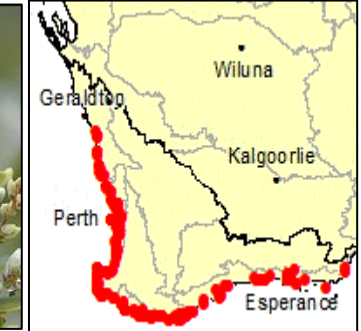

Some common *Phytophthora* Dieback indicator plants found along the Swan Coastal Plain of Western Australia

BANKSIA TELMATIAEA – COMMON – SWAMP FOX BANKSIA

LEUCOPOGON GRACILLIMUS – COMMON – BEARD HEATH (WESTERN)

BANKSIA ATTENUATA – COMMON – SLENDER BANKSIA

LOMANDRA ODORA – COMMON – TIERED MATRUSH

DASYPOGON BROMELIIFOLIUS – COMMON – DRUMSTICK DASYPOGON

LEUCOPOGON PARVIFLORUS – COMMON – COAST BEARD- HEATH

PETROPHILE LINEARIS – COMMON - PIXIE MOPS

XYLOMELUM OCCIDENTALE – COMMON – FOREST WOODY PEAR

BANKSIA ILICIFOLIA – COMMON – HOLLY LEAVED BANKSIA

NOTE: This is not a complete list of *phytophthora* indicator species for the area. It is provided as a guide only. A registered disease interpreter must be consulted for a proper diagnosis for disease presence. Map source: florabase.dpaw.wa.gov.au accessed January 2020. Images: various sources.