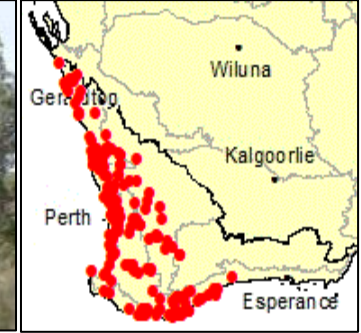

Some common *Phytophthora* Dieback indicator plants found along the Swan Coastal Plain of Western Australia

BANKSIA TELMATIAEA – COMMON – SWAMP FOX BANKSIA

LEUCOPOGON GRACILLIMUS – COMMON – BEARD HEATH (WESTERN)

BANKSIA ATTENUATA – COMMON – SLENDER BANKSIA

LOMANDRA ODORA – COMMON – TIERED MATRUSH

DASYPOGON BROMELIIFOLIUS – COMMON – DRUMSTICK DASYPOGON

LEUCOPOGON PARVIFLORUS – COMMON – COAST BEARD- HEATH

PETROPHILE LINEARIS – COMMON - PIXIE MOPS

XYLOMELUM OCCIDENTALE – COMMON – FOREST WOODY PEAR

BANKSIA ILICIFOLIA – COMMON – HOLLY LEAVED BANKSIA

NOTE: This is not a complete list of *phytophthora* indicator species for the area. It is provided as a guide only. A registered disease interpreter must be consulted for a proper diagnosis for disease presence. Map source: florabase.dpaw.wa.gov.au accessed January 2020. Images: various sources.