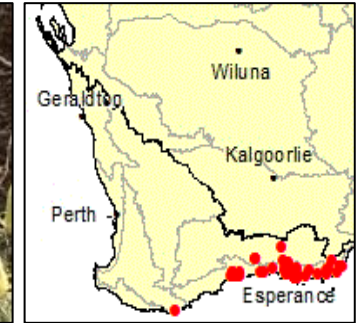

Some common *Phytophthora* Dieback indicator plants found along the South Coast of Western Australia

BANKSIA NUTANS – COMMON – NODDING BANKSIA

BANKSIA OCCIDENTALIS – COMMON – RED SWAMP BANKSIA

BANKSIA SPECIOSA – COMMON – SHOWY BANKSIA

CONOSPERMUM DISTICHUM – COMMON – SMOKEBUSH

LYSINEMA CILIATUM – COMMON – CURRY FLOWER

LEUCOPOGON OBOVATUS – COMMON – BEARD HEATH (SOUTHERN)

COSMELIA RUBRA – COMMON – SPINDLE HEATH

BANKSIA COCCINEA – COMMON – SCARLET BANKSIA

BANKSIA BAXTERI – COMMON – BAXSTER'S BANKSIA

NOTE: This is not a complete list of *phytophthora* indicator species for the area. It is provided as a guide only. A registered disease interpreter must be consulted for a proper diagnosis for disease presence. Map source: florabase.dpaw.wa.gov.au accessed January 2020. Images: various sources.