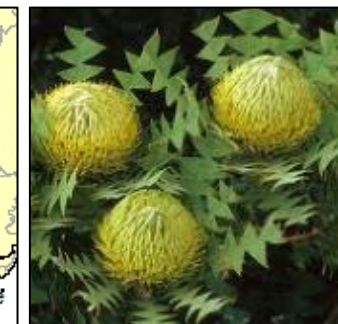

Some common *Phytophthora* Dieback indicator plants found along the South Coast of Western Australia

BANKSIA NUTANS – COMMON – NODDING BANKSIA

BANKSIA OCCIDENTALIS – COMMON – RED SWAMP BANKSIA

BANKSIA SPECIOSA – COMMON – SHOWY BANKSIA

CONOSPERMUM DISTICHUM – COMMON – SMOKEBUSH

LYSINEMA CILIATUM – COMMON – CURRY FLOWER

LEUCOPOGON OBOVATUS – COMMON – BEARD HEATH (SOUTHERN)

COSMELIA RUBRA – COMMON – SPINDLE HEATH

BANKSIA COCCINEA – COMMON – SCARLET BANKSIA