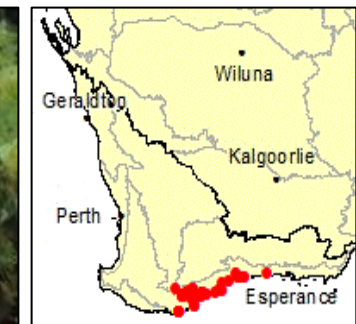

Some common *Phytophthora* Dieback indicator plants found along the South Coast of Western Australia

BANKSIA NUTANS – COMMON – NODDING BANKSIA

BANKSIA OCCIDENTALIS – COMMON – RED SWAMP BANKSIA

BANKSIA SPECIOSA – COMMON – SHOWY BANKSIA

CONOSPERMUM DISTICHUM – COMMON – SMOKEBUSH

LYSINEMA CILIATUM – COMMON – CURRY FLOWER

LEUCOPOGON OBOVATUS – COMMON – BEARD HEATH (SOUTHERN)

COSMELIA RUBRA – COMMON – SPINDLE HEATH

BANKSIA COCCINEA – COMMON – SCARLET BANKSIA