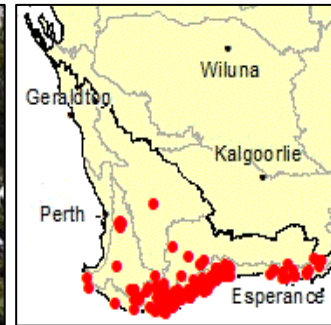

Some common *Phytophthora* Dieback indicator plants found along the South Coast of Western Australia

BANKSIA NUTANS – COMMON – NODDING BANKSIA

BANKSIA OCCIDENTALIS – COMMON – RED SWAMP BANKSIA

BANKSIA SPECIOSA – COMMON – SHOWY BANKSIA

CONOSPERMUM DISTICHUM – COMMON – SMOKEBUSH

LYSINEMA CILIATUM – COMMON – CURRY FLOWER

LEUCOPOGON OBOVATUS – COMMON – BEARD HEATH (SOUTHERN)

COSMELIA RUBRA – COMMON – SPINDLE HEATH

BANKSIA COCCINEA – COMMON – SCARLET BANKSIA

BANKSIA BAXTERI – COMMON – BAXSTER'S BANKSIA

NOTE: This is not a complete list of *phytophthora* indicator species for the area. It is provided as a guide only. A registered disease interpreter must be consulted for a proper diagnosis for disease presence. Map source: florabase.dpaw.wa.gov.au accessed January 2020. Images: various sources.