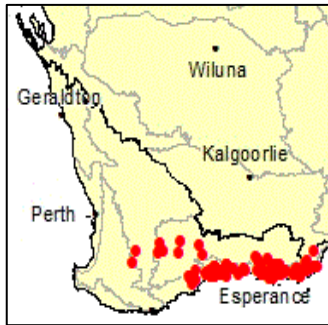

Some common *Phytophthora* Dieback indicator plants found along the South Coast of Western Australia

BANKSIA NUTANS – COMMON – NODDING BANKSIA

BANKSIA OCCIDENTALIS – COMMON – RED SWAMP BANKSIA

BANKSIA SPECIOSA – COMMON – SHOWY BANKSIA

CONOSPERMUM DISTICHUM – COMMON – SMOKEBUSH

LYSINEMA CILIATUM – COMMON – CURRY FLOWER

LEUCOPOGON OBOVATUS – COMMON – BEARD HEATH (SOUTHERN)

COSMELIA RUBRA – COMMON – SPINDLE HEATH

BANKSIA COCCINEA – COMMON – SCARLET BANKSIA

BANKSIA BAXTERI – COMMON – BAXSTER'S BANKSIA

NOTE: This is not a complete list of *phytophthora* indicator species for the area. It is provided as a guide only. A registered disease interpreter must be consulted for a proper diagnosis for disease presence. Map source: florabase.dpaw.wa.gov.au accessed January 2020. Images: various sources.