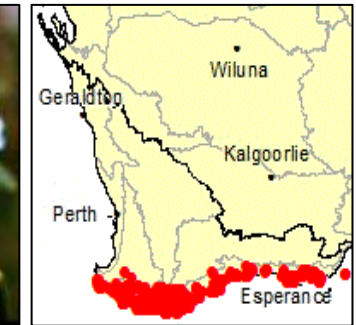

Some common *Phytophthora* Dieback indicator plants found along the South Coast of Western Australia

BANKSIA NUTANS – COMMON – NODDING BANKSIA

BANKSIA OCCIDENTALIS – COMMON – RED SWAMP BANKSIA

BANKSIA SPECIOSA – COMMON – SHOWY BANKSIA

CONOSPERMUM DISTICHUM – COMMON – SMOKEBUSH

LYSINEMA CILIATUM – COMMON – CURRY FLOWER

LEUCOPOGON OBOVATUS – COMMON – BEARD HEATH (SOUTHERN)

COSMELIA RUBRA – COMMON – SPINDLE HEATH

BANKSIA COCCINEA – COMMON – SCARLET BANKSIA