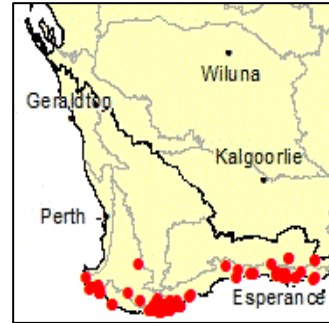

Some common *Phytophthora* Dieback indicator plants found along the South Coast of Western Australia

BANKSIA NUTANS – COMMON – NODDING BANKSIA

BANKSIA OCCIDENTALIS – COMMON – RED SWAMP BANKSIA

BANKSIA SPECIOSA – COMMON – SHOWY BANKSIA

CONOSPERMUM DISTICHUM – COMMON – SMOKEBUSH

LYSINEMA CILIATUM – COMMON – CURRY FLOWER

LEUCOPOGON OBOVATUS – COMMON – BEARD HEATH (SOUTHERN)

COSMELIA RUBRA – COMMON – SPINDLE HEATH

BANKSIA COCCINEA – COMMON – SCARLET BANKSIA

BANKSIA BAXTERI – COMMON – BAXSTER'S BANKSIA

NOTE: This is not a complete list of *phytophthora* indicator species for the area. It is provided as a guide only. A registered disease interpreter must be consulted for a proper diagnosis for disease presence. Map source: florabase.dpaw.wa.gov.au accessed January 2020. Images: various sources.