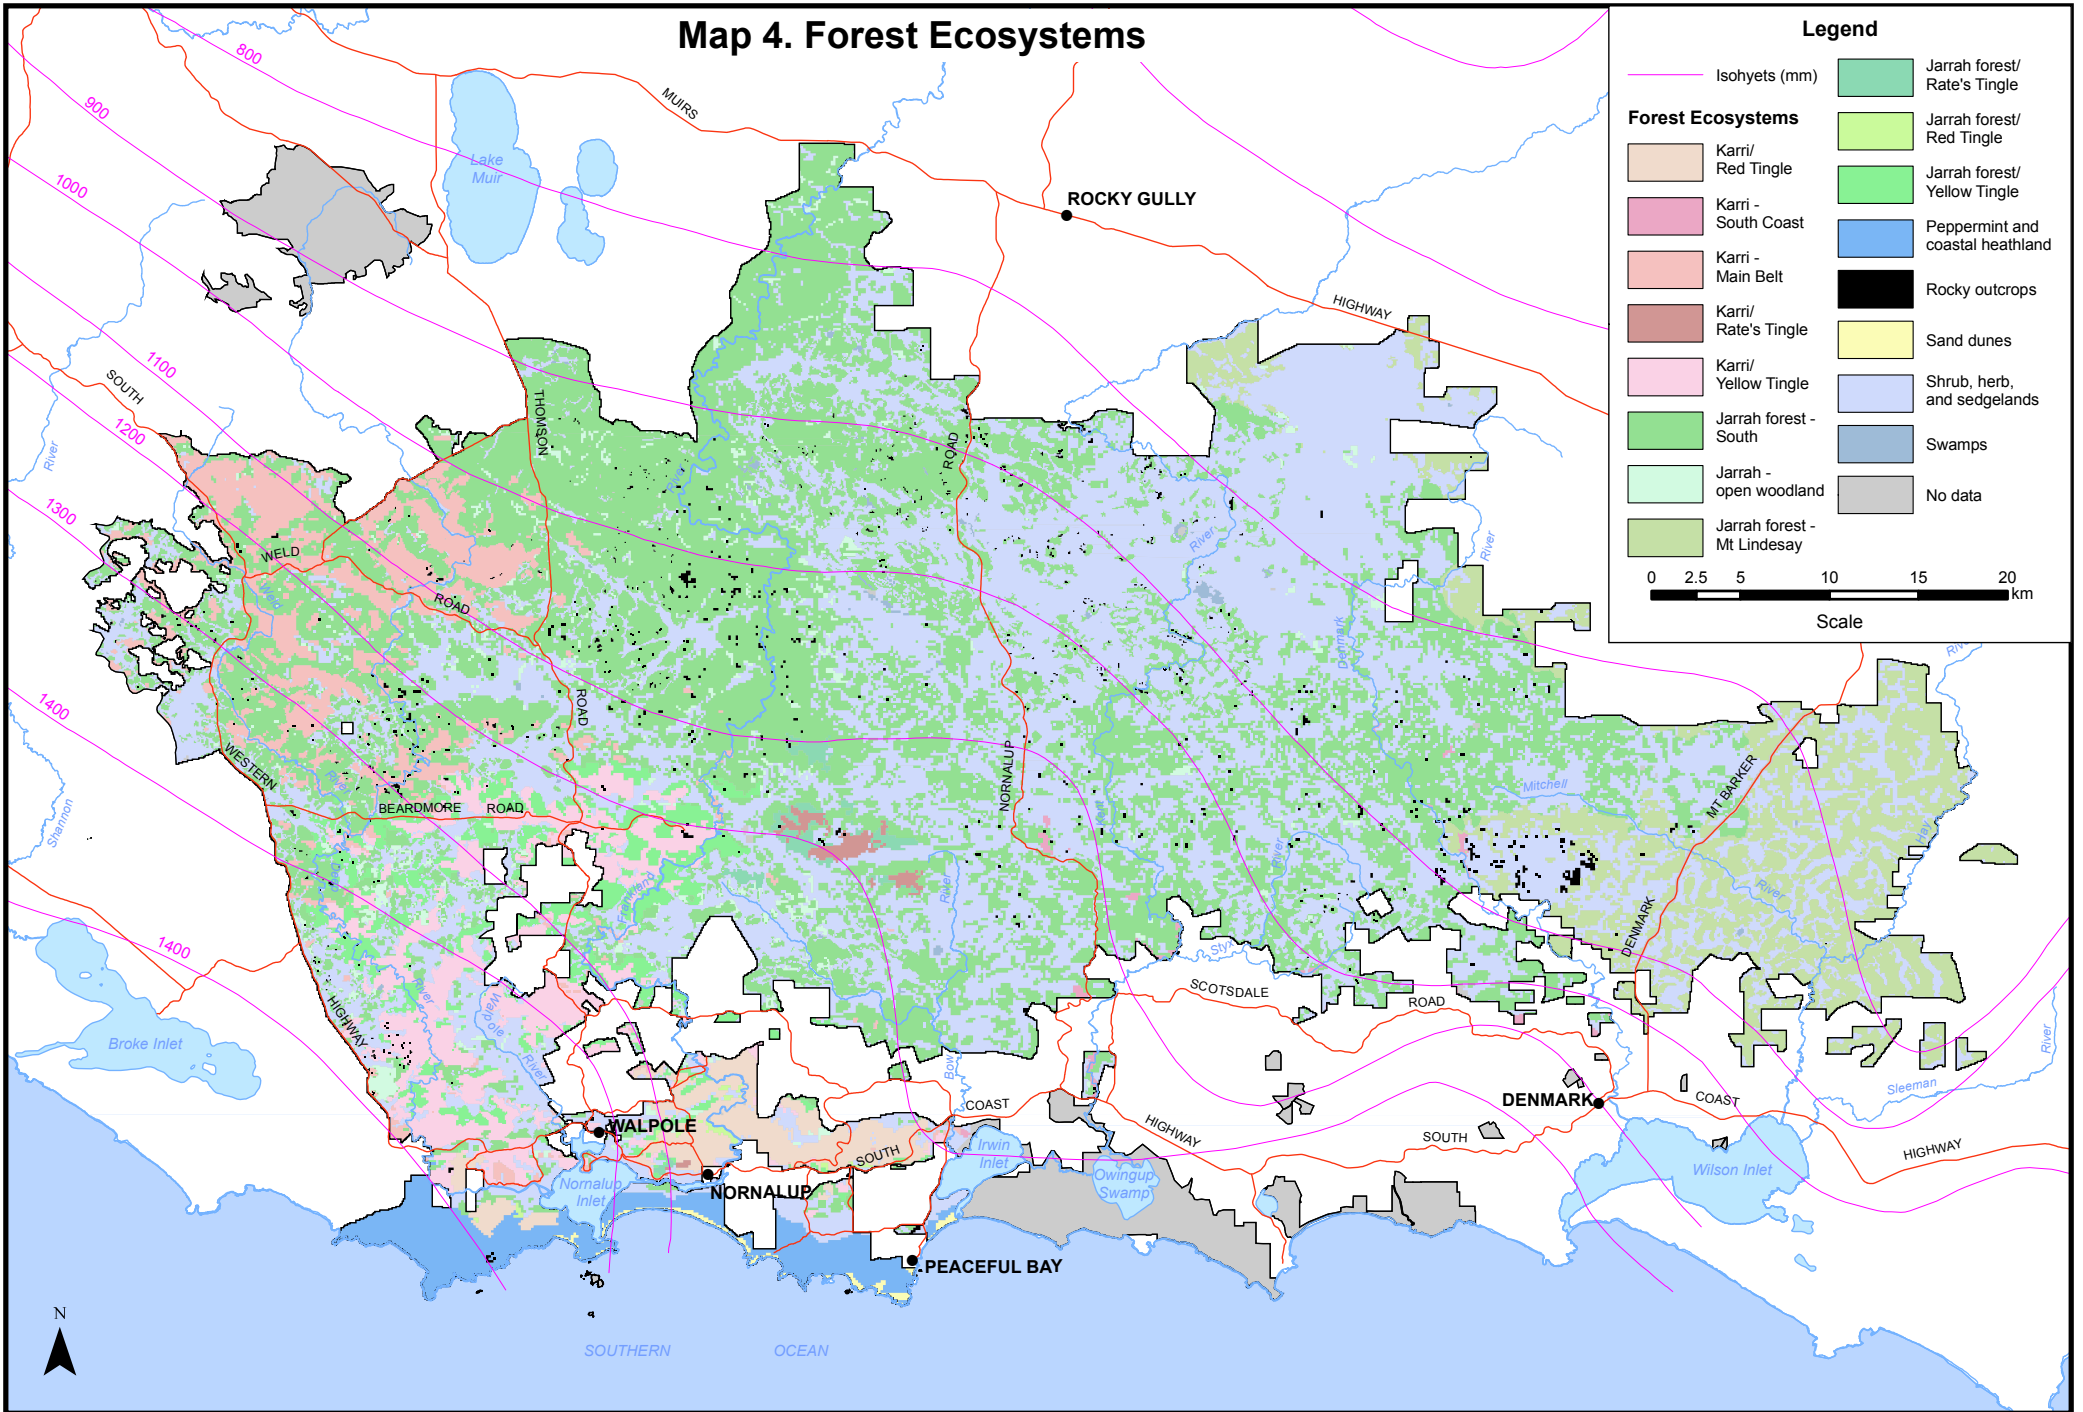

Map 4. Forest Ecosystems

Legend

- Isohyets (mm)
 - Karri/ Red Tingle
 - Karri - South Coast
 - Karri - Main Belt
 - Karri/ Rate's Tingle
 - Karri/ Yellow Tingle
 - Jarrah forest - South
 - Jarrah - open woodland
 - Jarrah forest - Mt Lindesay
 - Jarrah forest/ Rate's Tingle
 - Jarrah forest/ Red Tingle
 - Jarrah forest/ Yellow Tingle
 - Peppermint and coastal heathland
 - Rocky outcrops
 - Sand dunes
 - Shrub, herb, and sedgeland
 - Swamps
 - No data
- 0 2.5 5 10 15 20 km
- Scale

SOUTHERN OCEAN