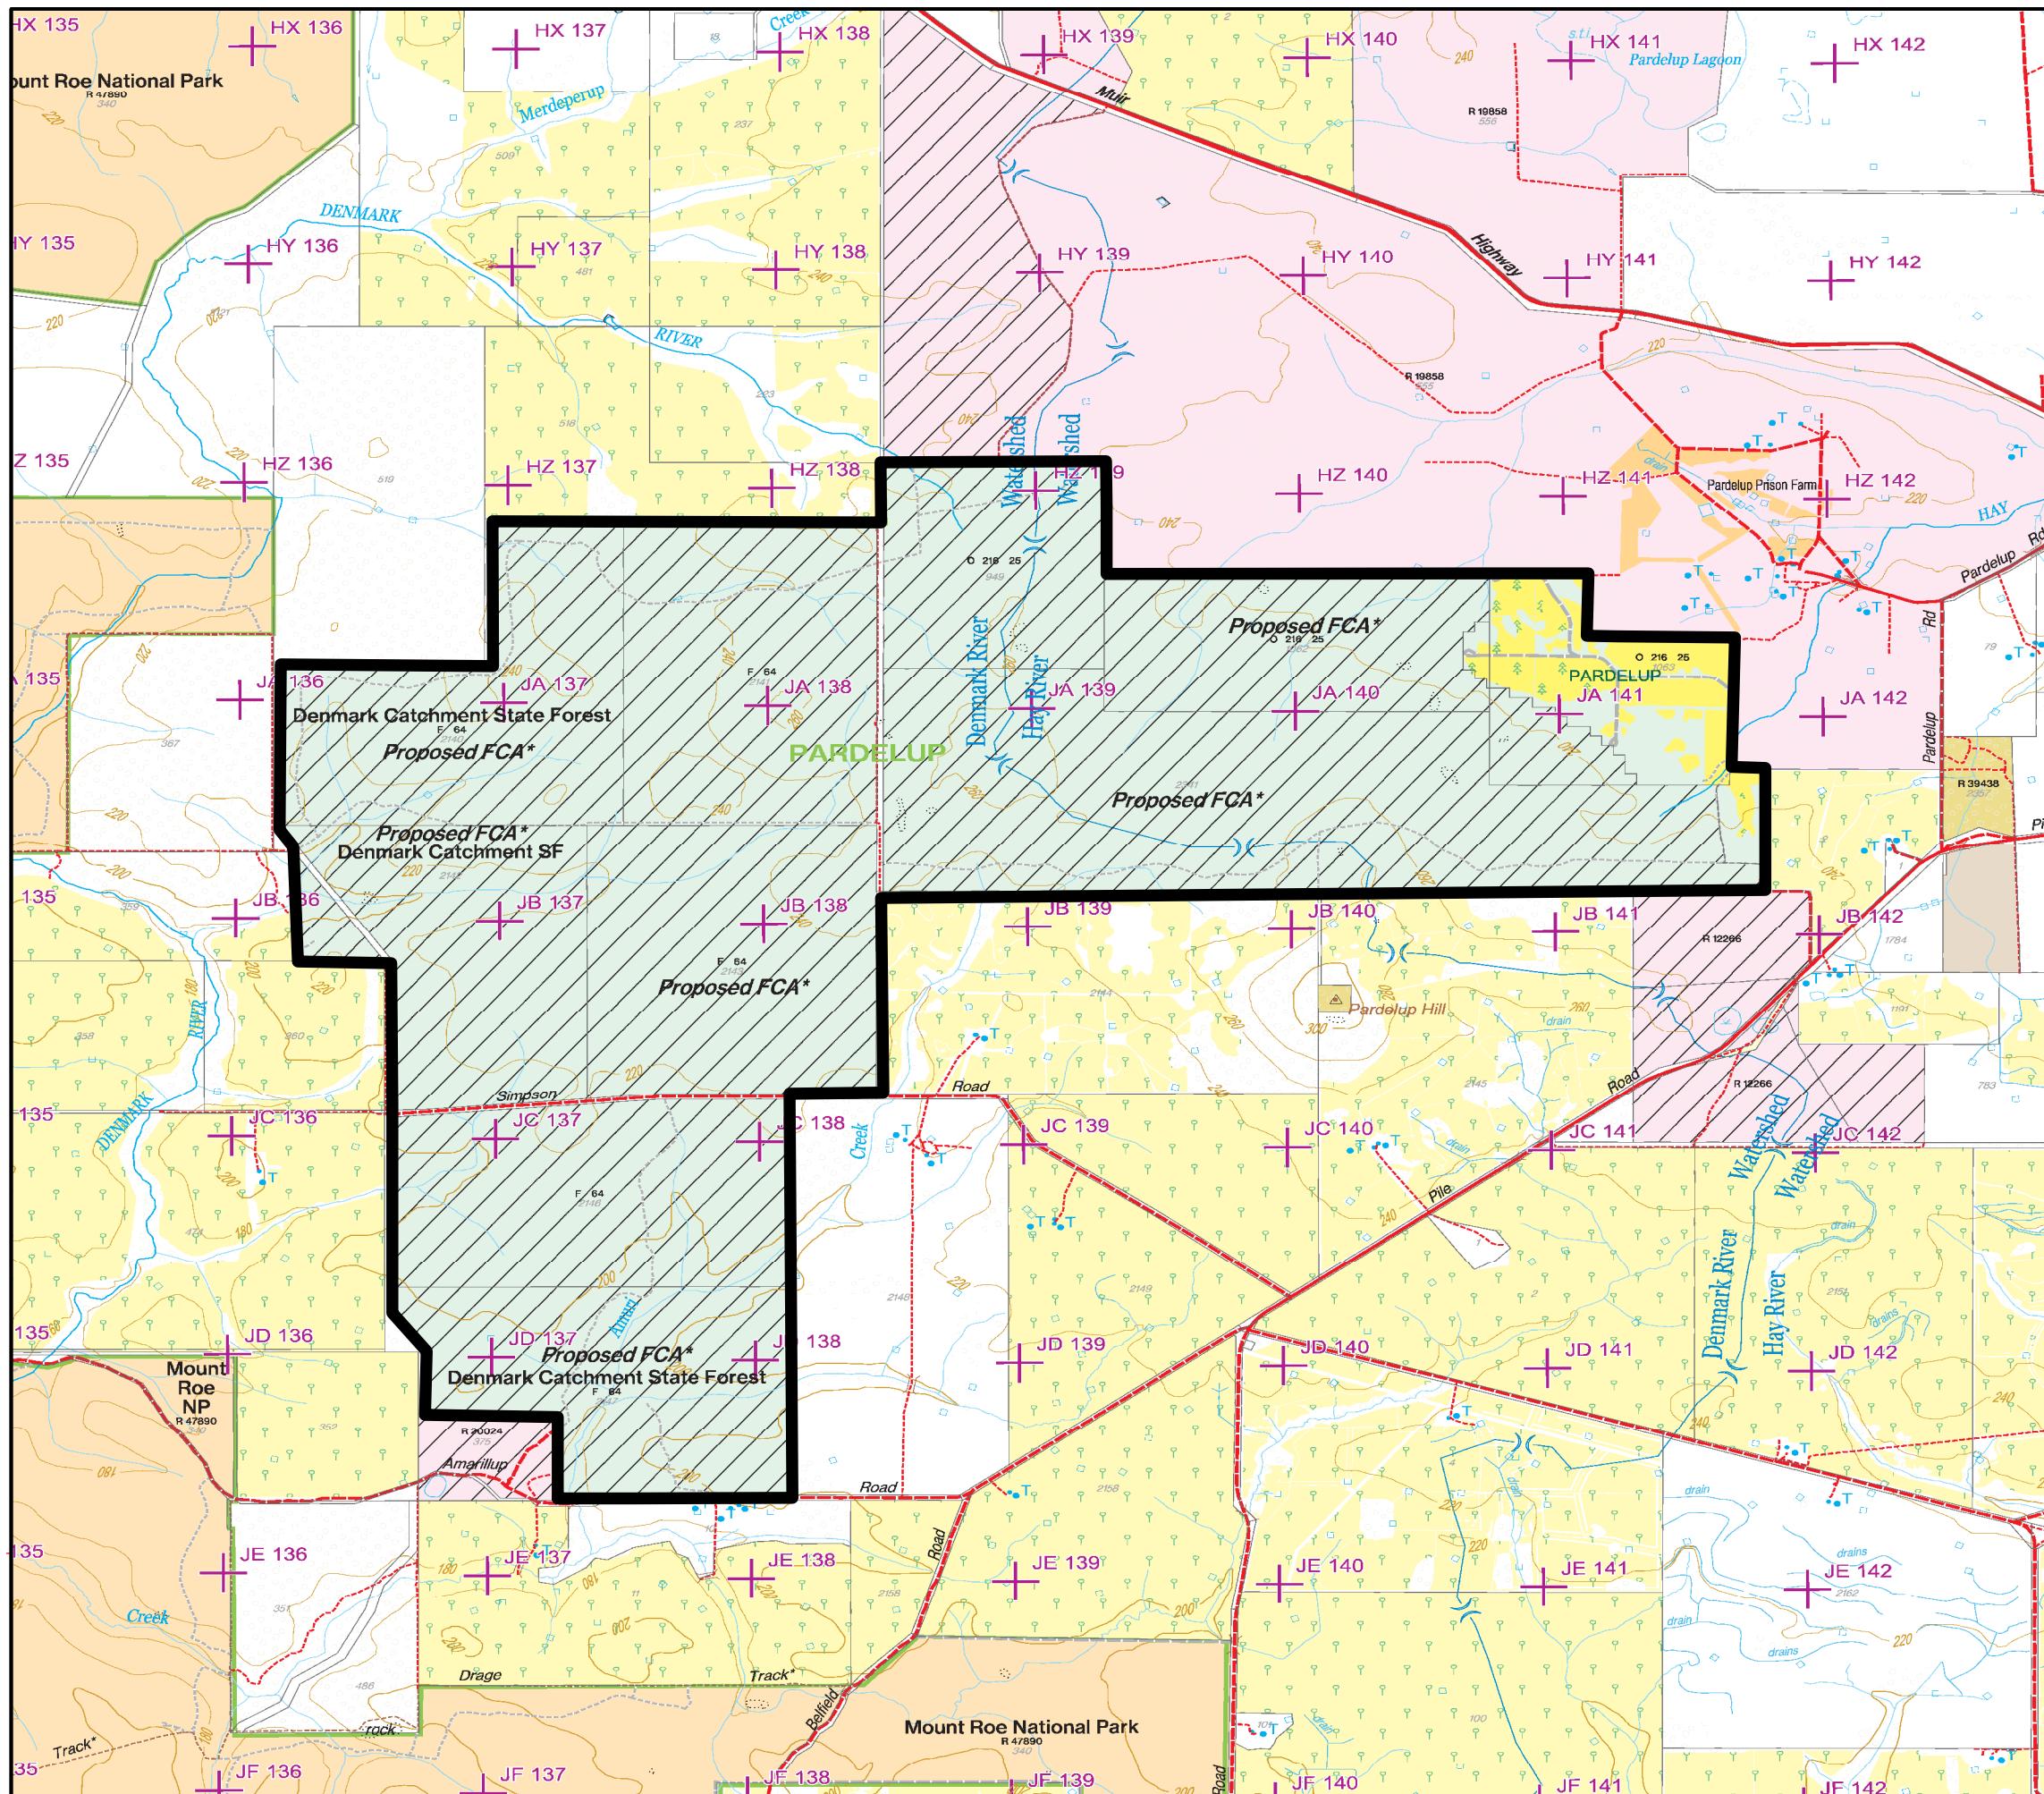

Pardelup Block Firewood Area

Legend

 Firewood Area

Coordinate System: GCS GDA 1994 Datum: GDA 1994

Graticule shown at 1 degree intervals
Grid shown at 100000 metre intervals

Roads and tracks on land managed by Department of Biodiversity, Conservation and Attractions may contain unmarked hazards and their surface condition is variable. Exercise caution and drive to conditions on all roads.

The Department of Biodiversity, Conservation and Attractions does not guarantee that this map is without flaw of any kind and disclaims all liability for any errors, loss or other consequence which may arise from relying on any information depicted.